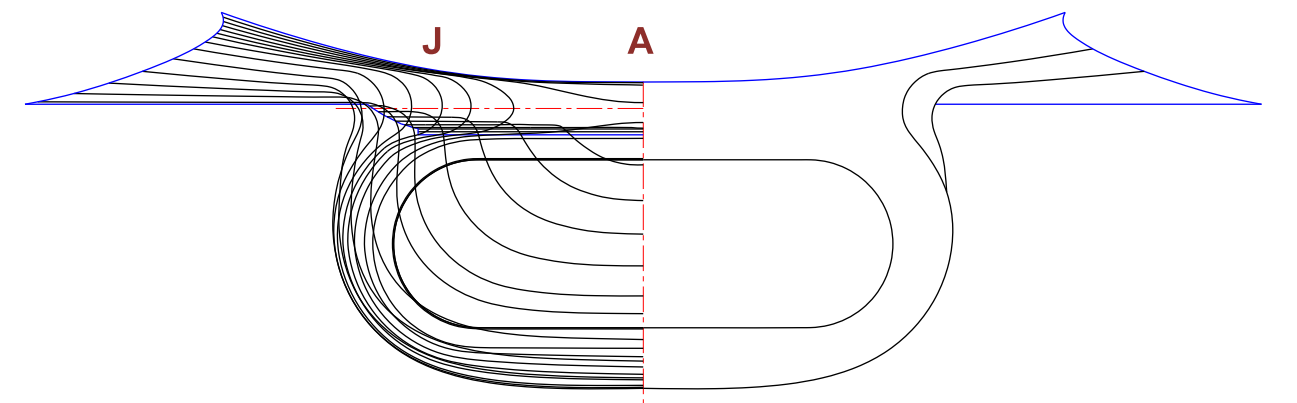

Sections A - J pitched at 0.125" (3.175mm) intervals

Spitfire Mk IX

Sht 1 of 1

Drawn by: Antonio Pauciolo & Paul H Monforton

Date: May 2010

Monforton Press 1281 Cornfield Cres., Greely ON, Canada K4P 1B5

www.monfortonpress.com

Scale 1/4