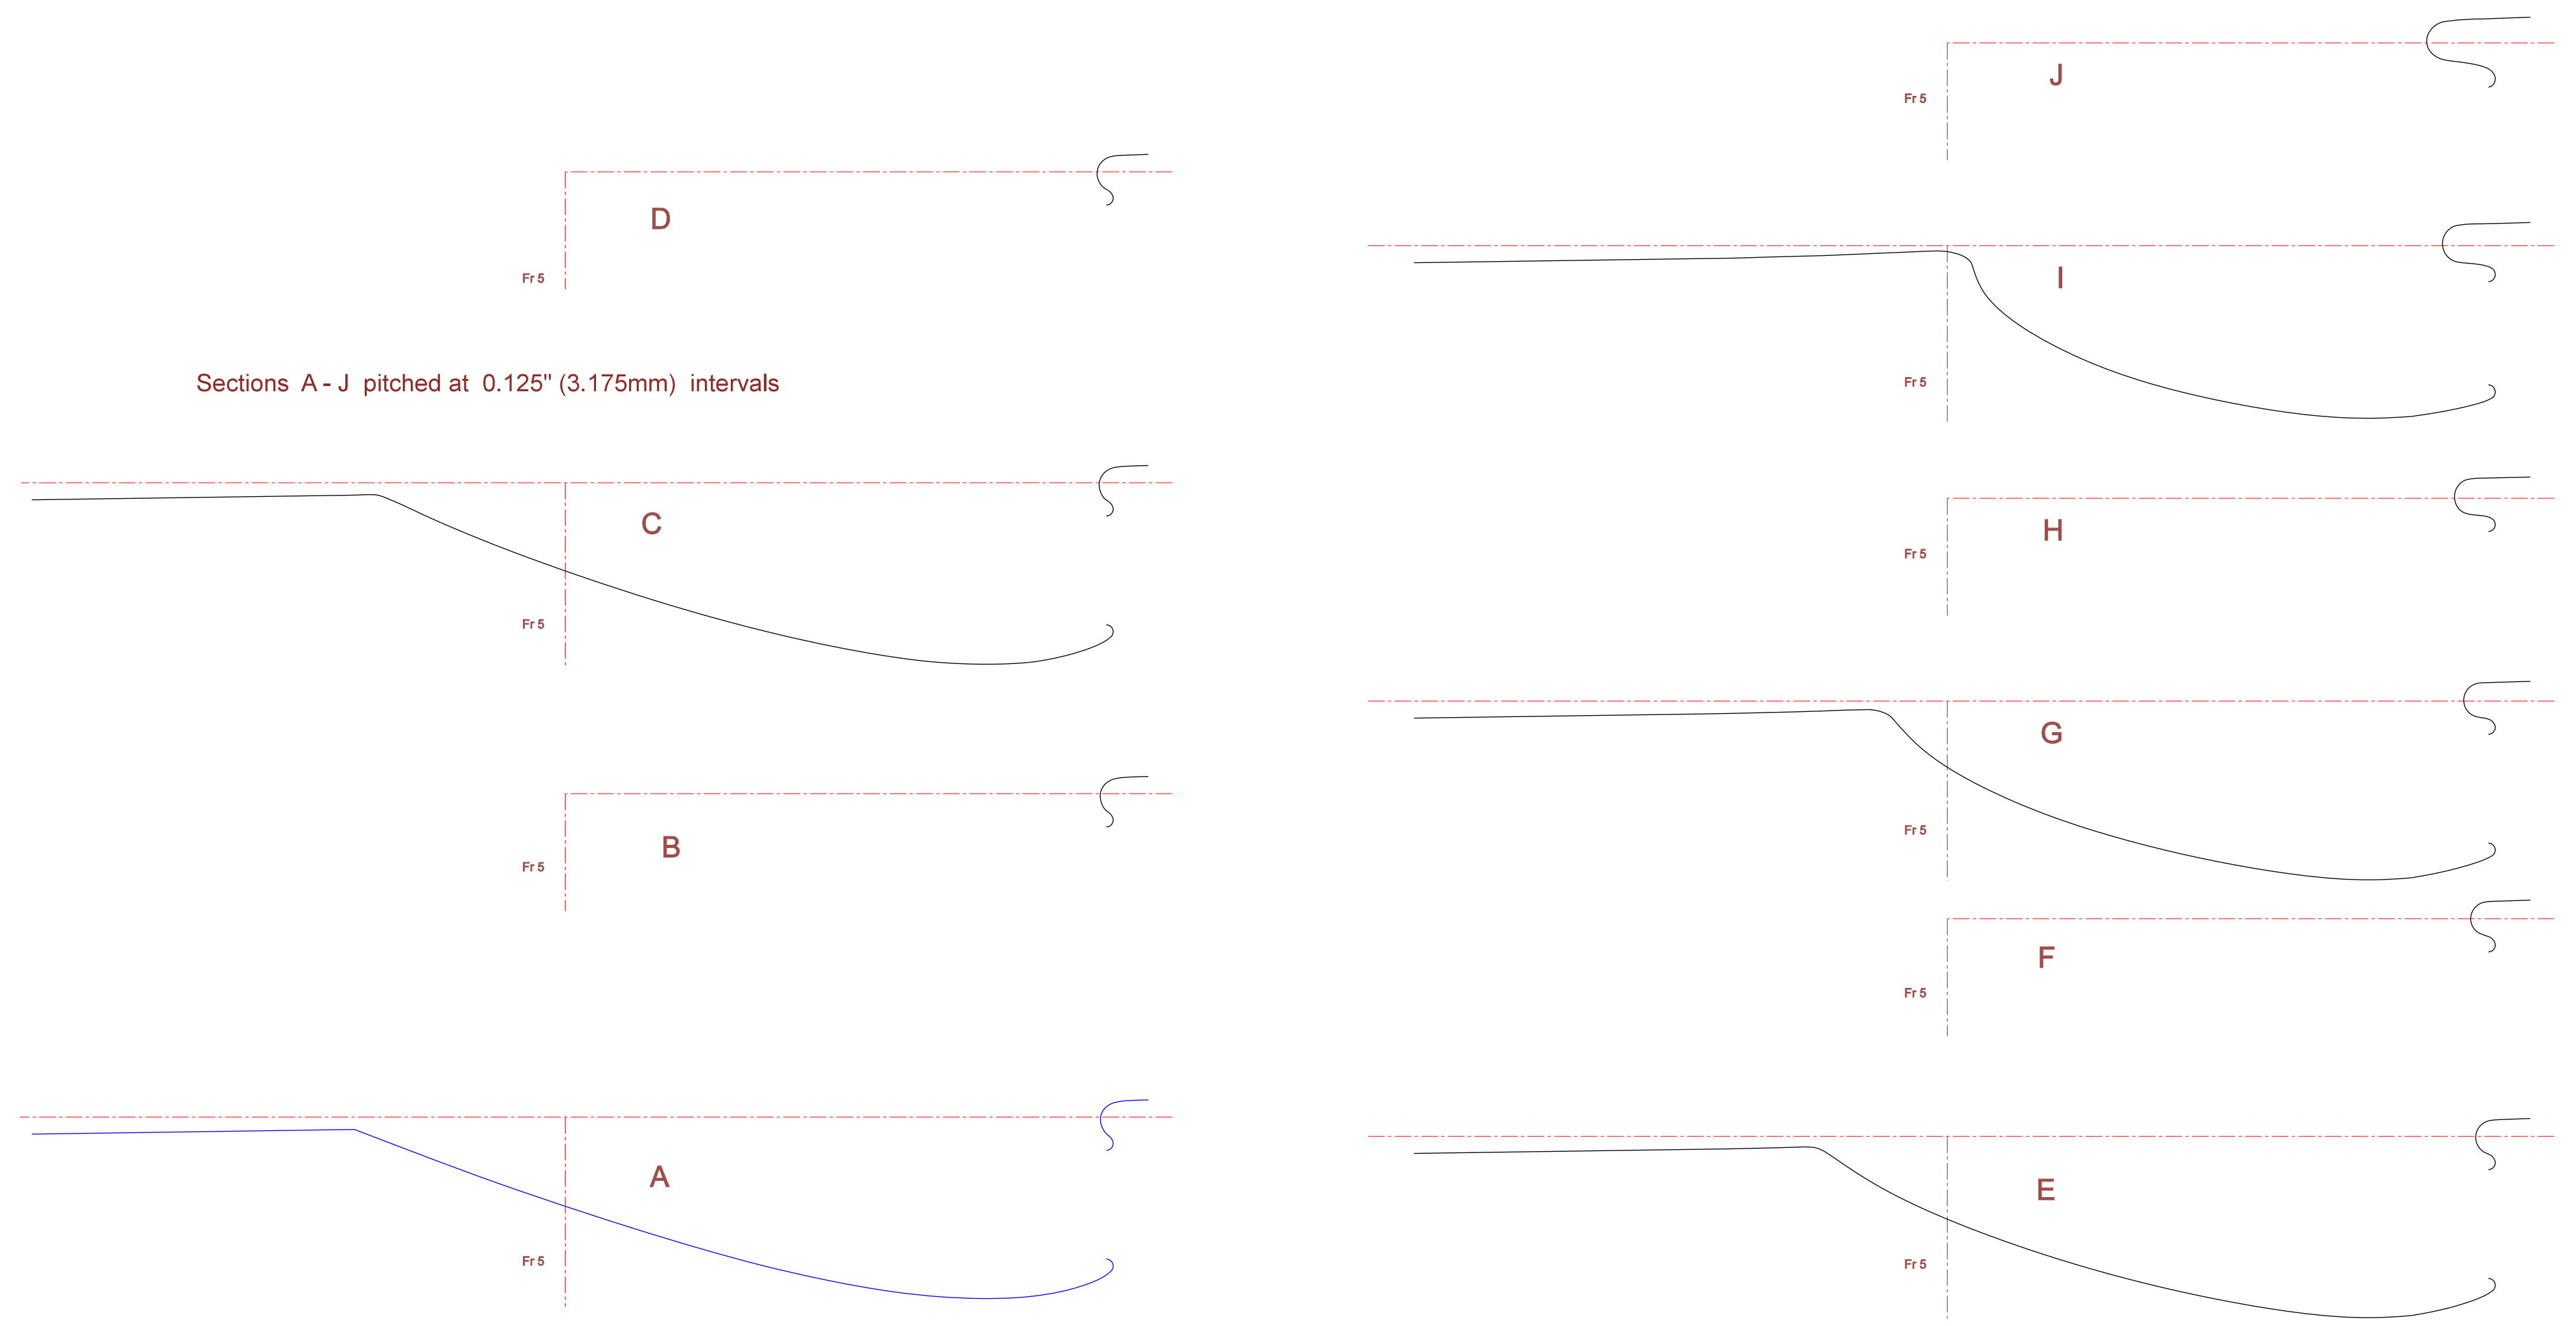

Sections A - J pitched at 0.125" (3.175mm) intervals

Spitfire Mk IX

Sht 1 of 1

Drawn by: Antonio Pauciolo & Paul H Monforton

Date: May 2010

Monforton Press 1281 Cornfield Cres., Greely ON, Canada K4P 1B5

www.monfortonpress.com

Scale 1/4