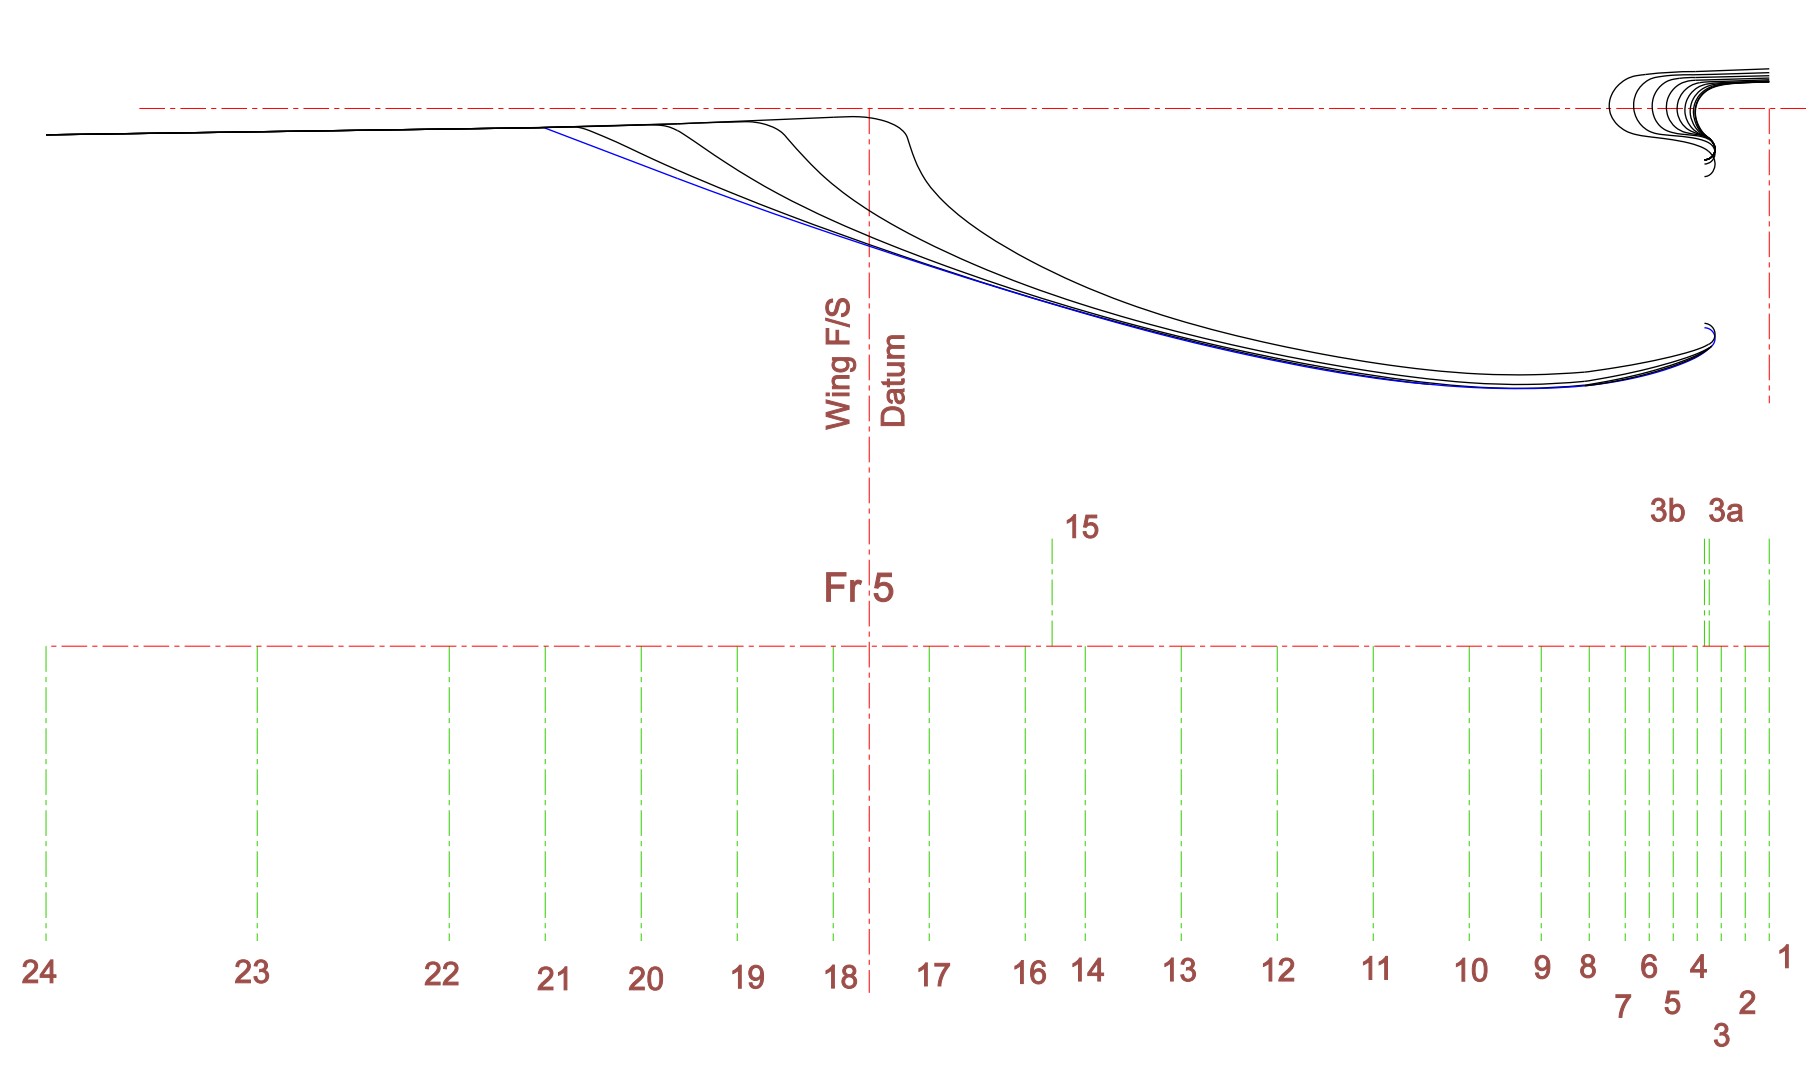

Sections A - J pitched at 0.125" (3.175mm) intervals

Spitfire Mk IX

Sht 1 of 1

Drawn by: Antonio Pauciolo & Paul H Monforton

Date: May 2010

Monforton Press 1281 Cornfield Cres., Greely ON, Canada K4P 1B5

www.monfortonpress.com

Scale 1/4