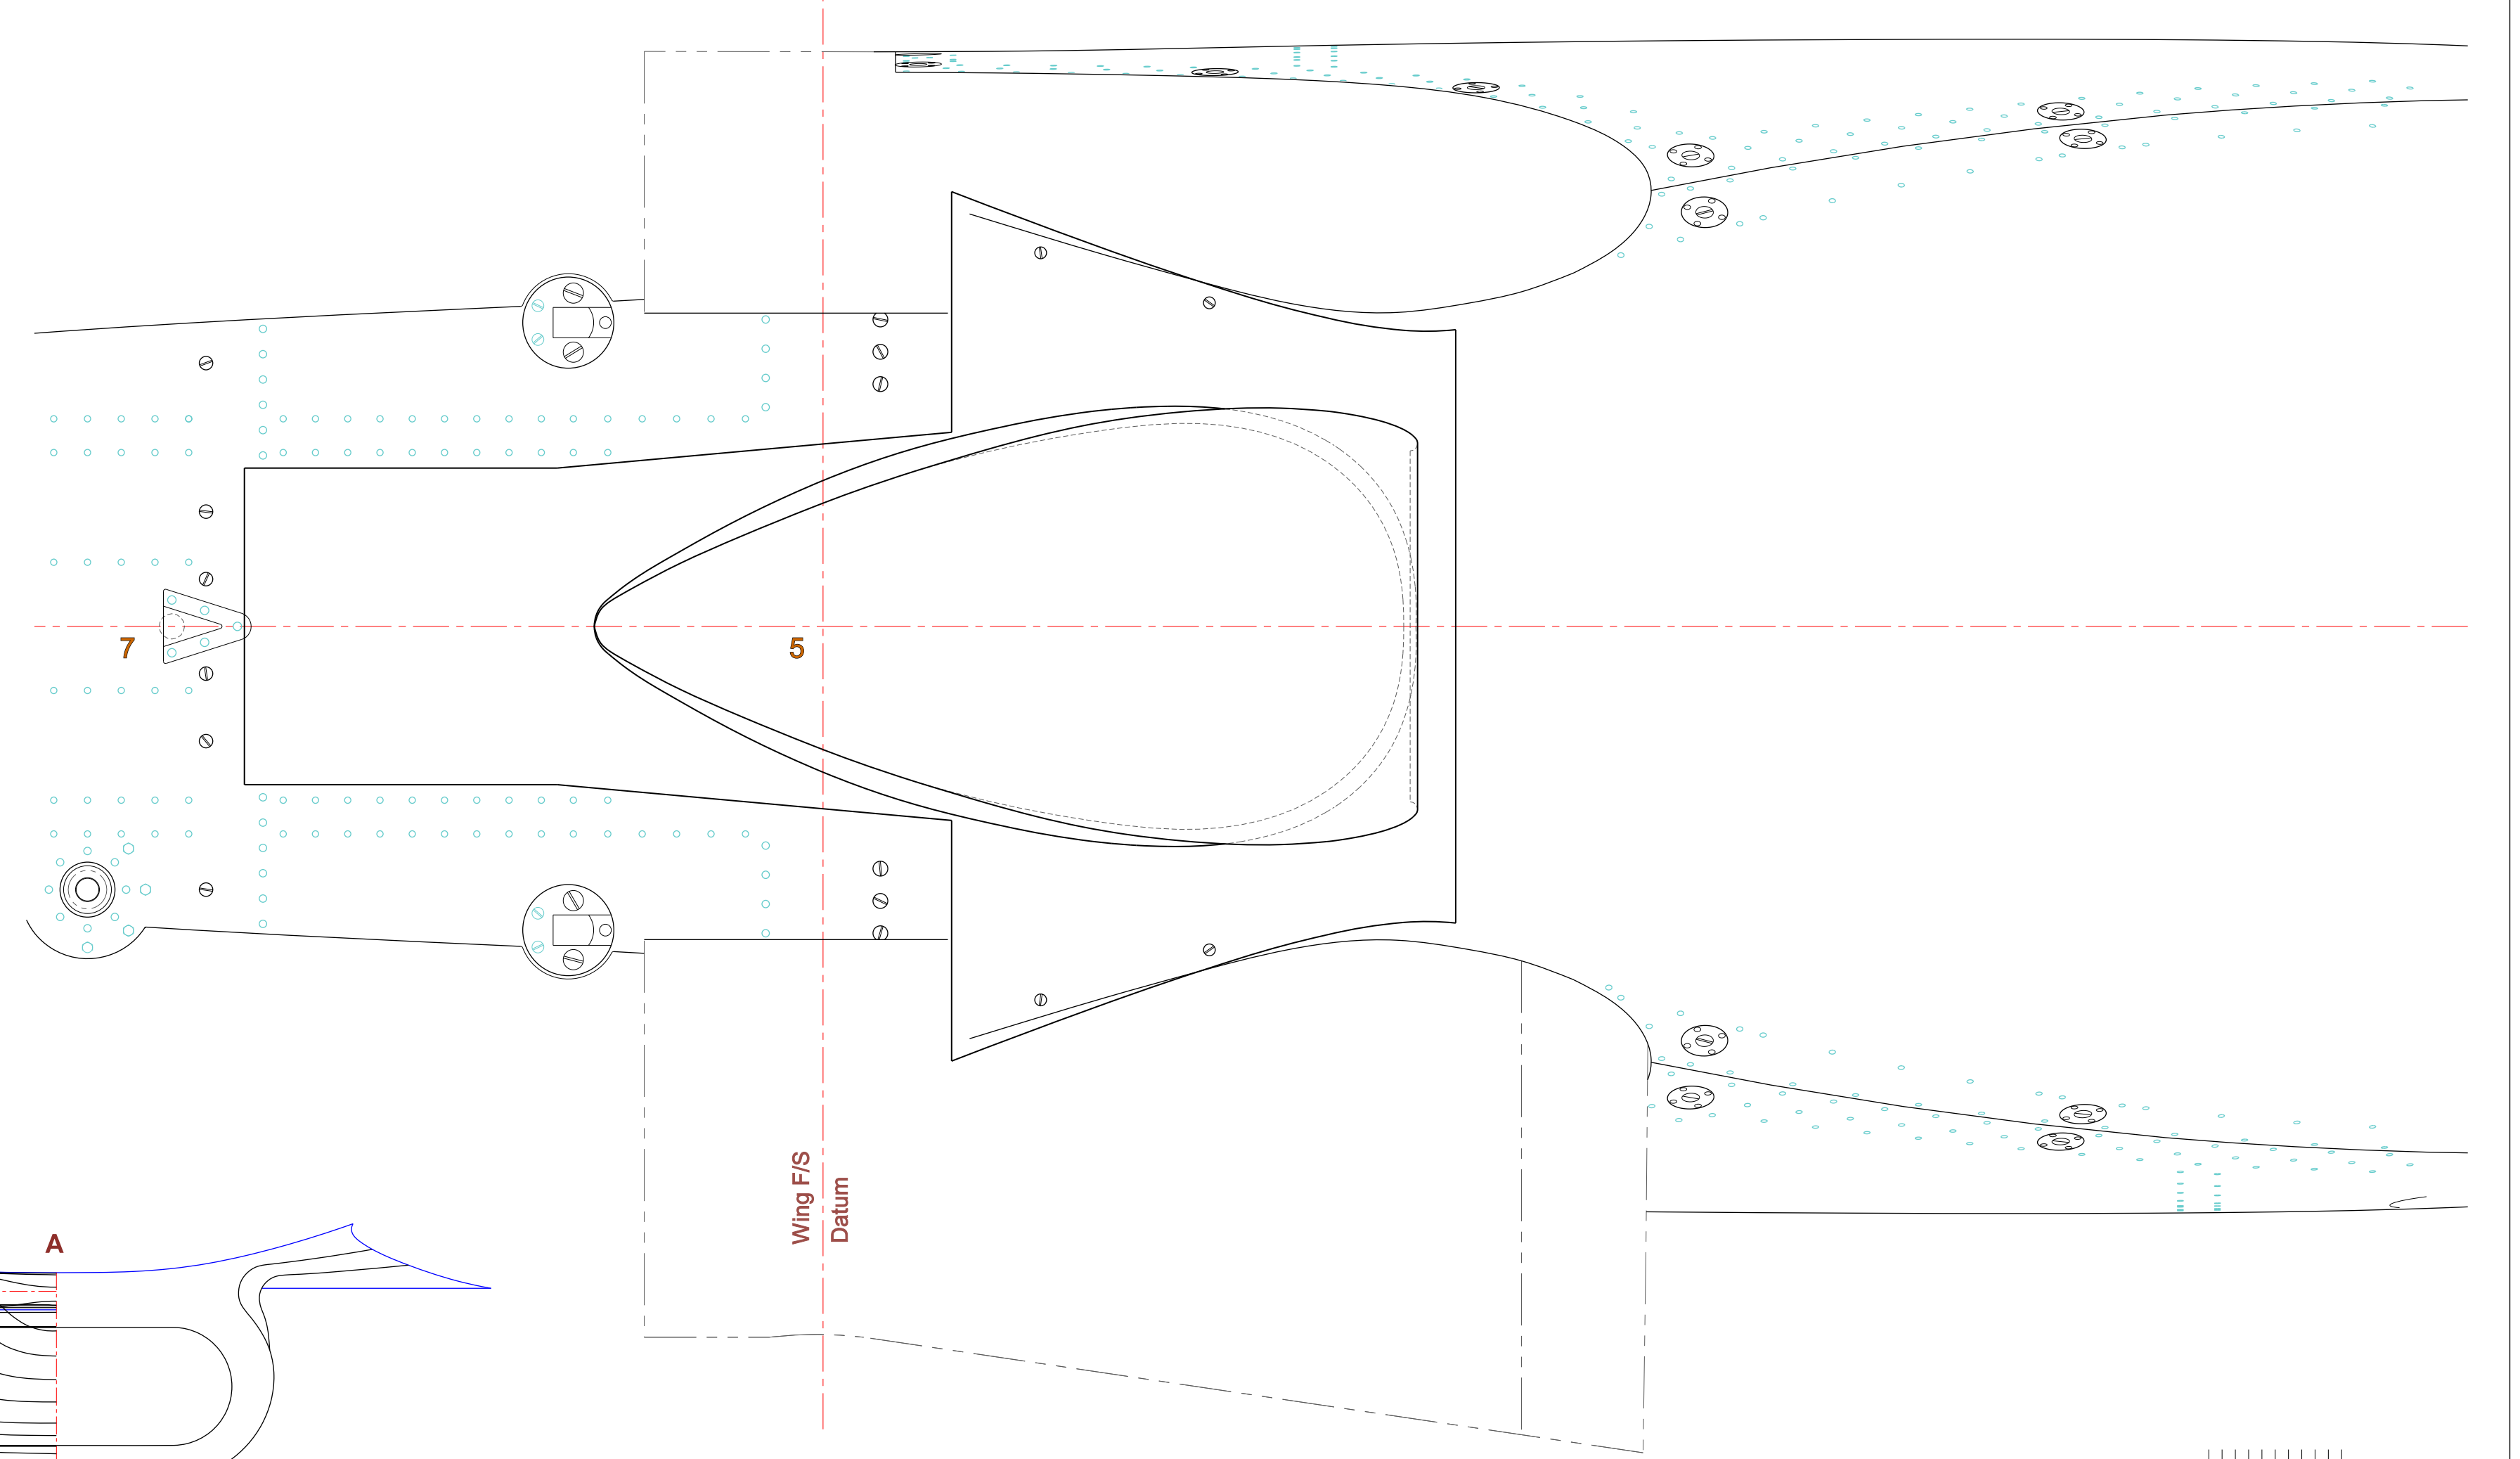

Sections A - J pitched at 0.125" (3.175mm) intervals

Spitfire Mk IX

Sht 1 of 1

Drawn by: Antonio Pauciolo & Paul H Monforton

Date: May 2010

Monforton Press 1281 Cornfield Cres., Greely ON, Canada K4P 1B5

www.monfortonpress.com

Scale 1/4