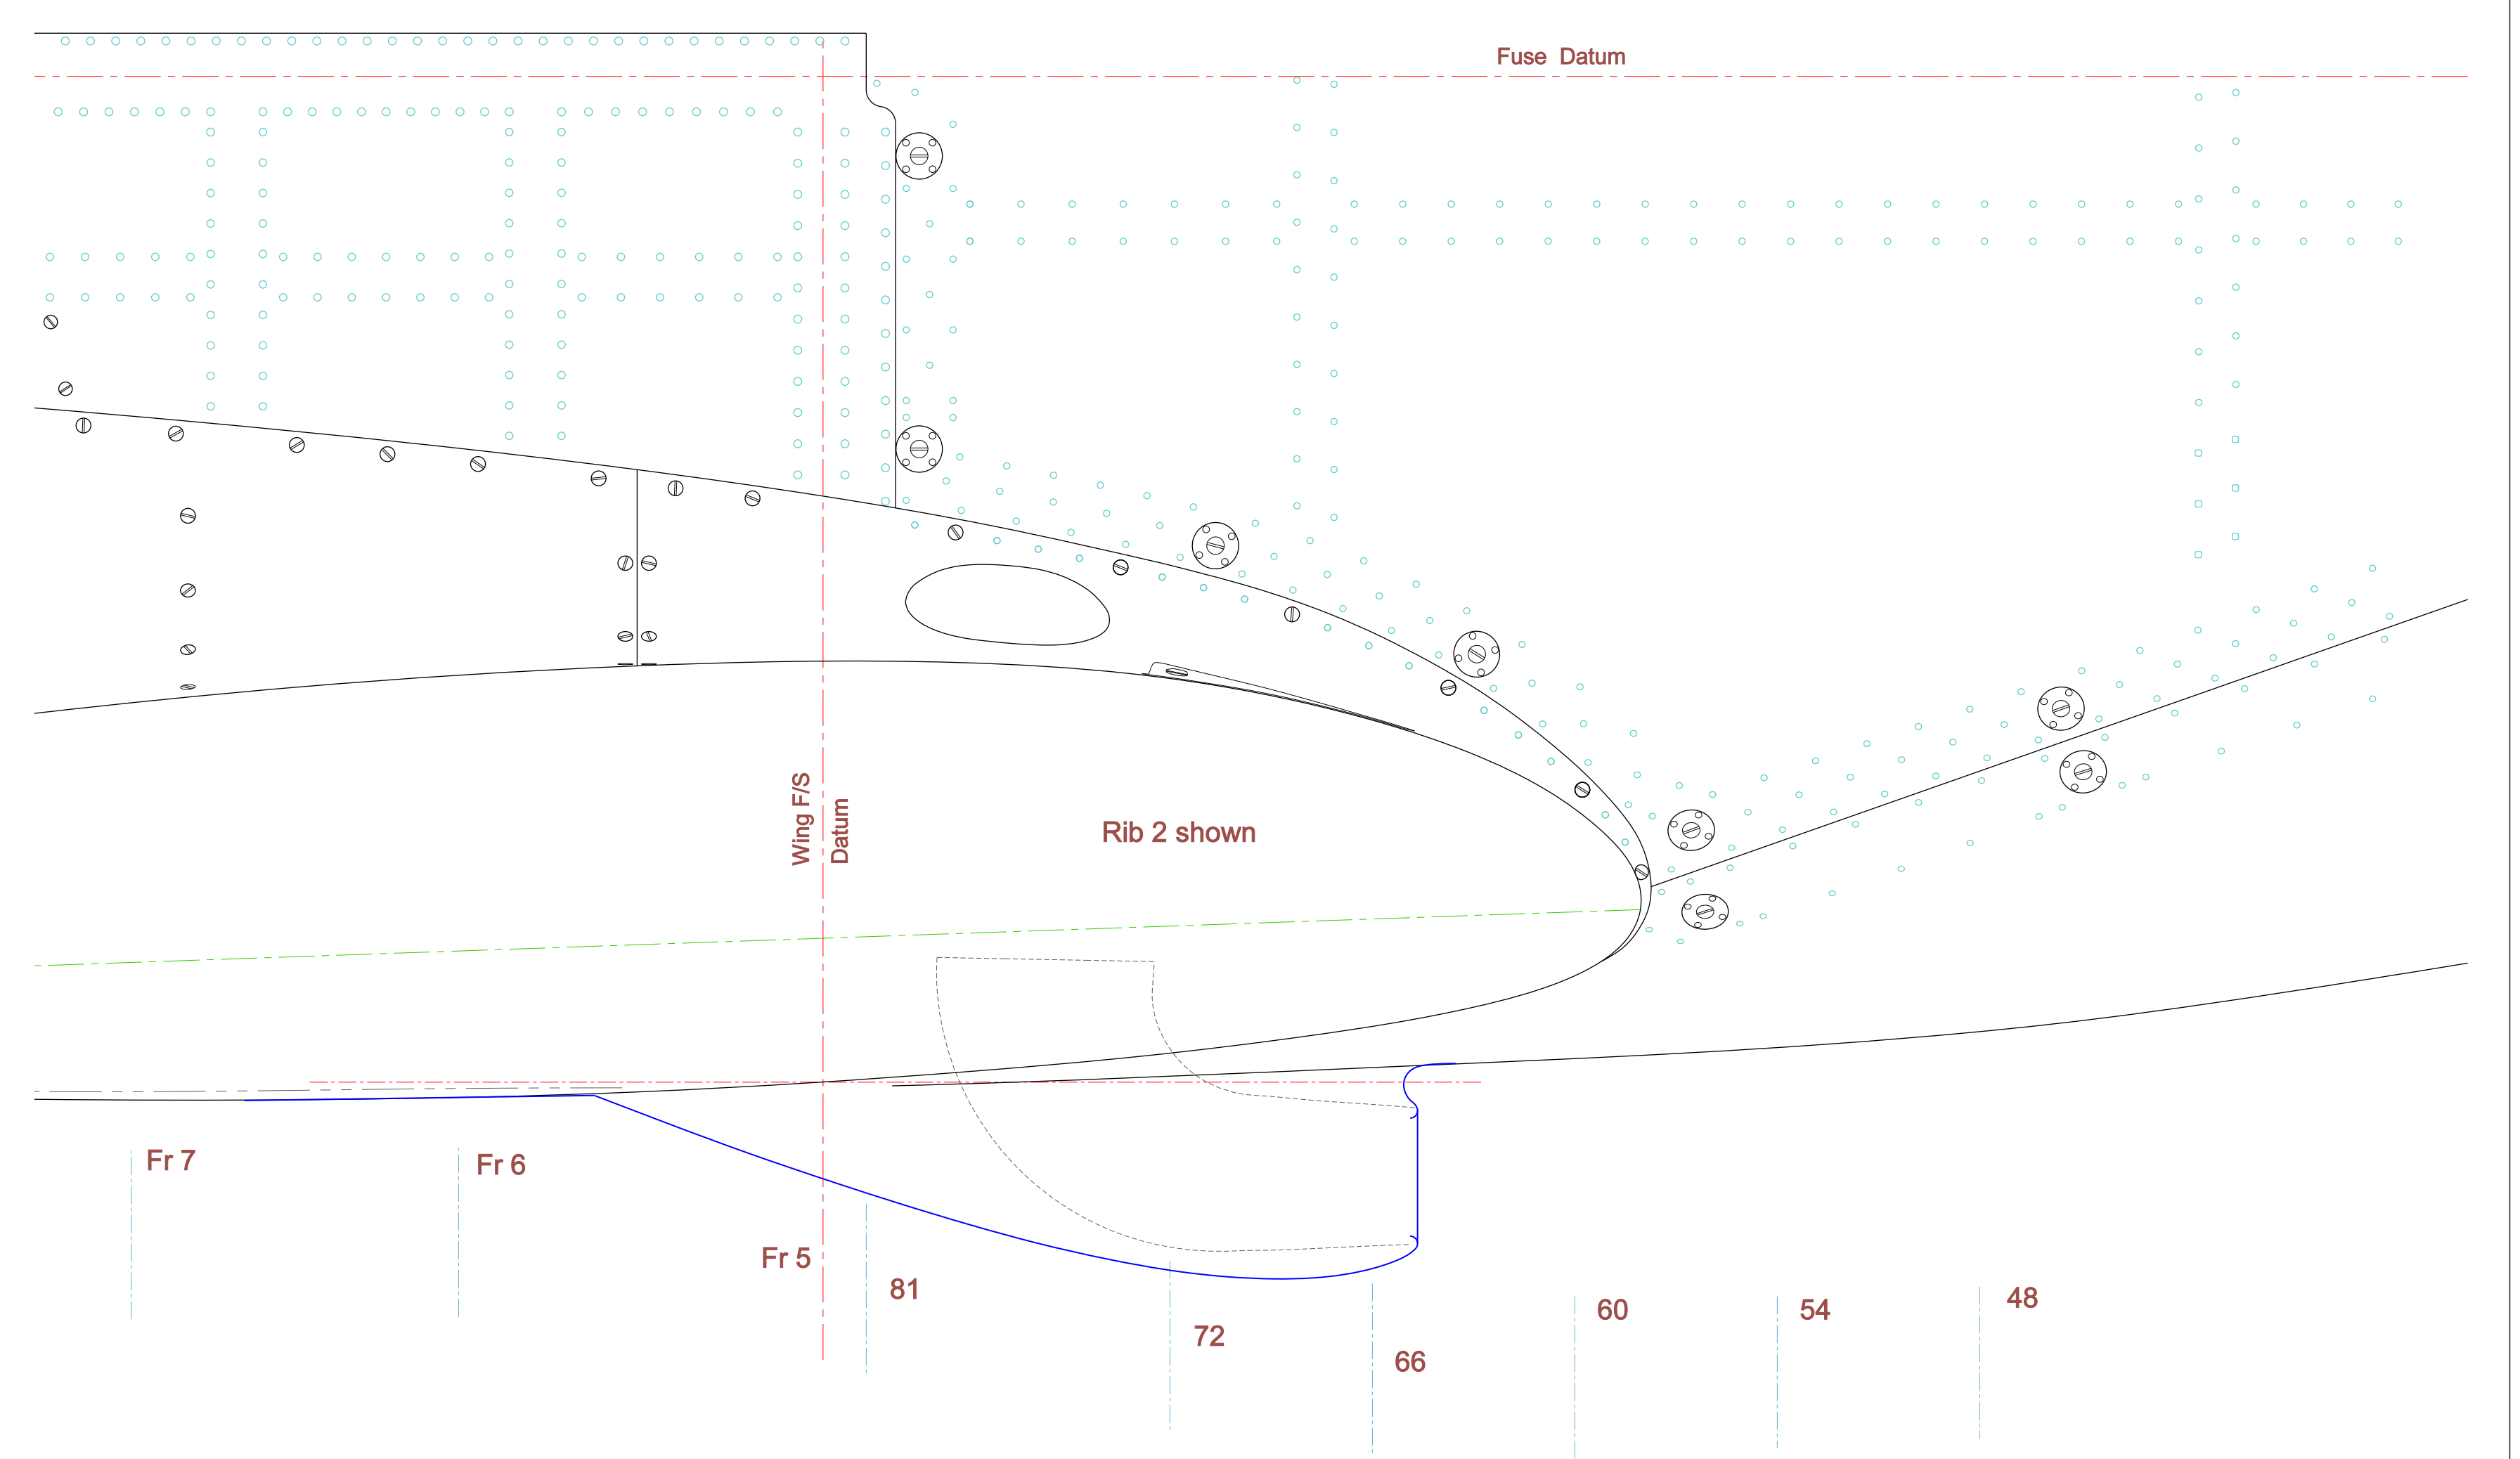

Sections A - J pitched at 0.125" (3.175mm) intervals

Spitfire Mk IX

Sht 1 of 1

Drawn by: Antonio Pauciolo & Paul H Monforton

Date: May 2010

Monforton Press 1281 Cornfield Cres., Greely ON, Canada K4P 1B5

www.monfortonpress.com

Scale 1/4