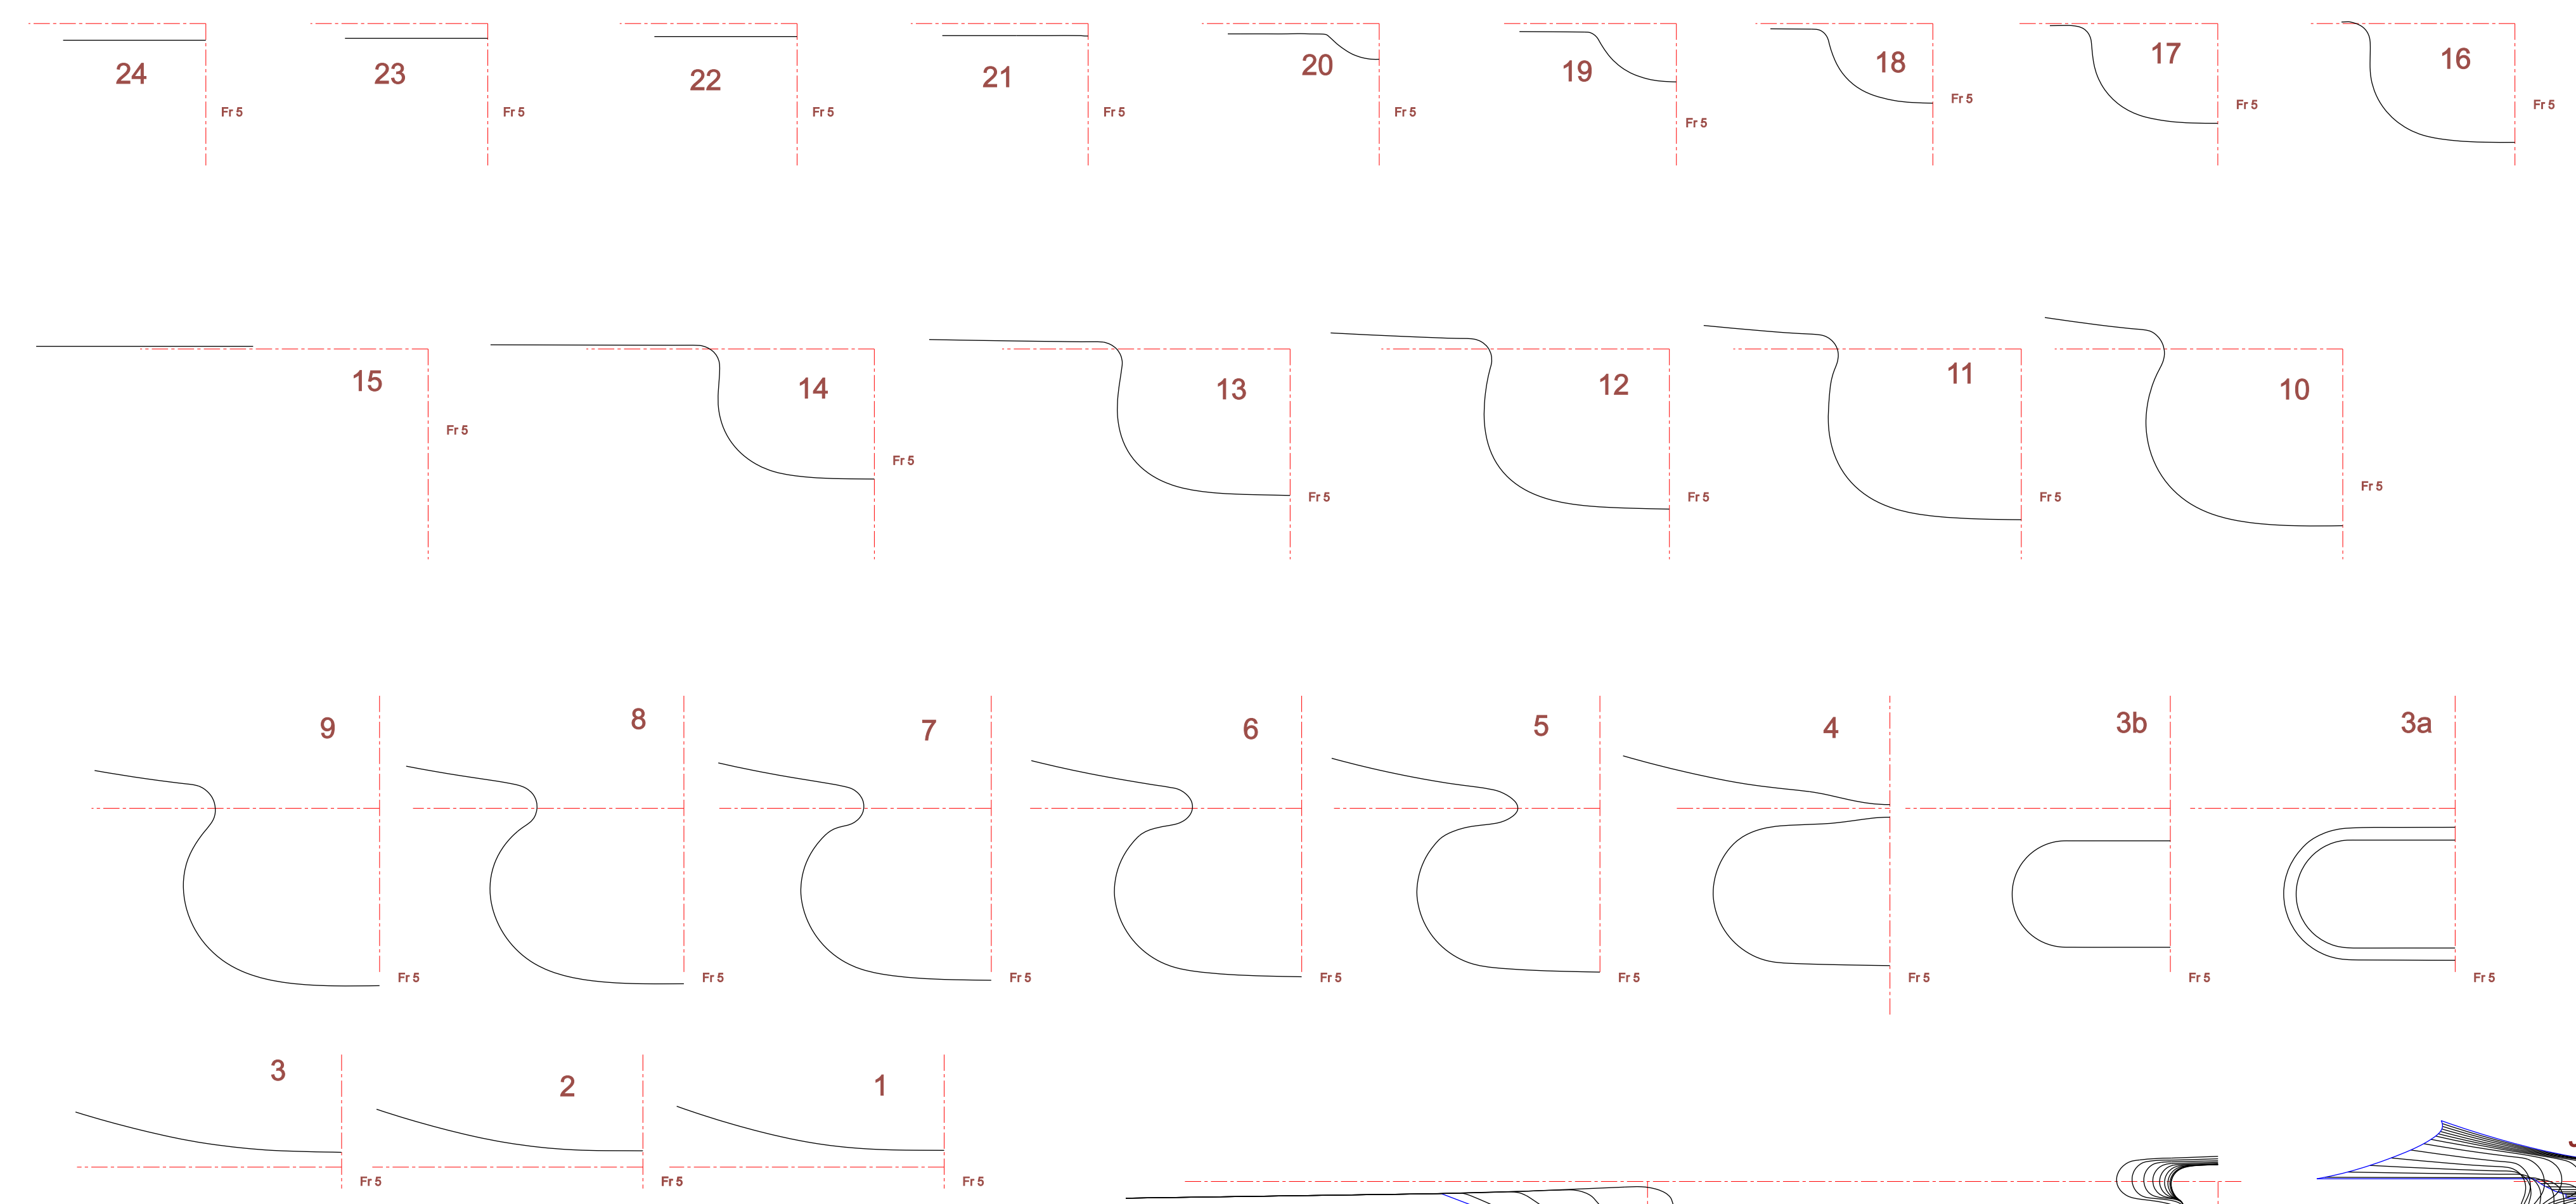

Sections A - J pitched at 0.125" (3.175mm) intervals

Spitfire Mk IX

Sht 1 of 1

Drawn by: Antonio Pauciolo & Paul H Monforton

Date: May 2010

Monforton Press 1281 Cornfield Cres., Greely ON, Canada K4P 1B5

www.monfortonpress.com

Scale 1/4