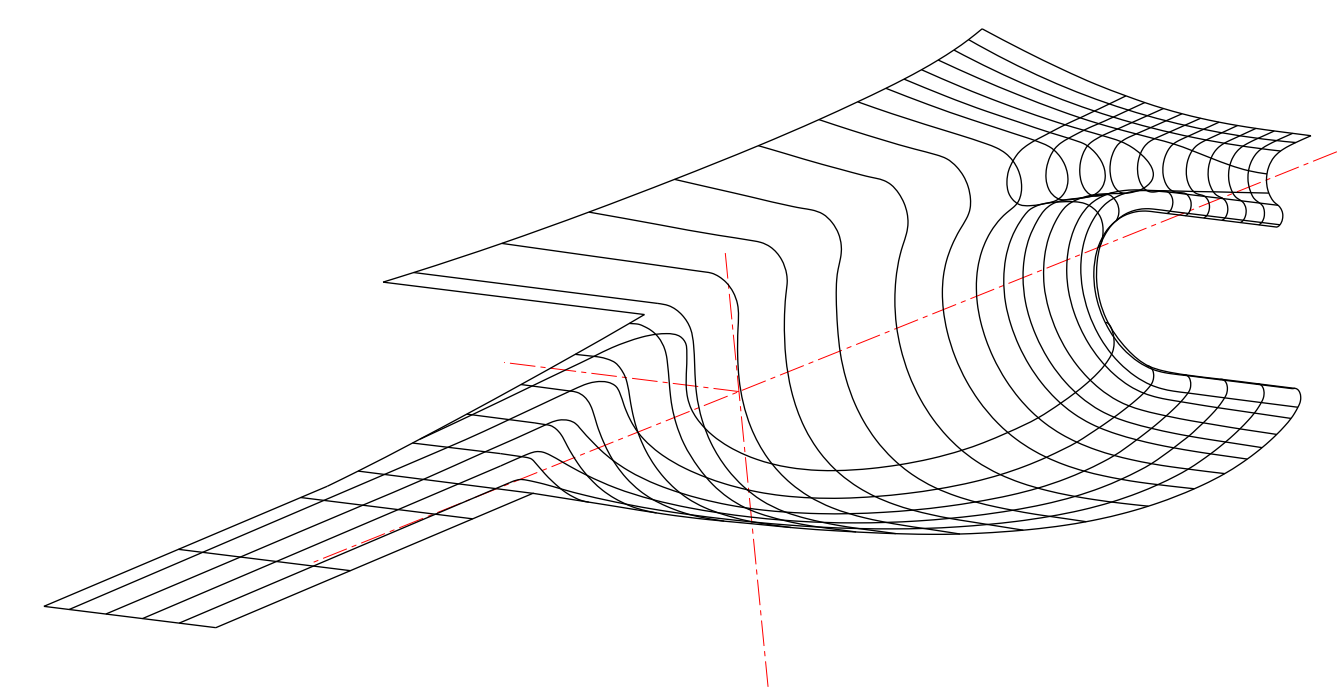

Sections A - J pitched at 0.125" (3.175mm) intervals

Spitfire Mk IX

Sht 1 of 1

Drawn by: Antonio Pauciolo & Paul H Monforton

Date: May 2010

Monforton Press 1281 Cornfield Cres., Greely ON, Canada K4P 1B5

www.monfortonpress.com

Scale 1/4