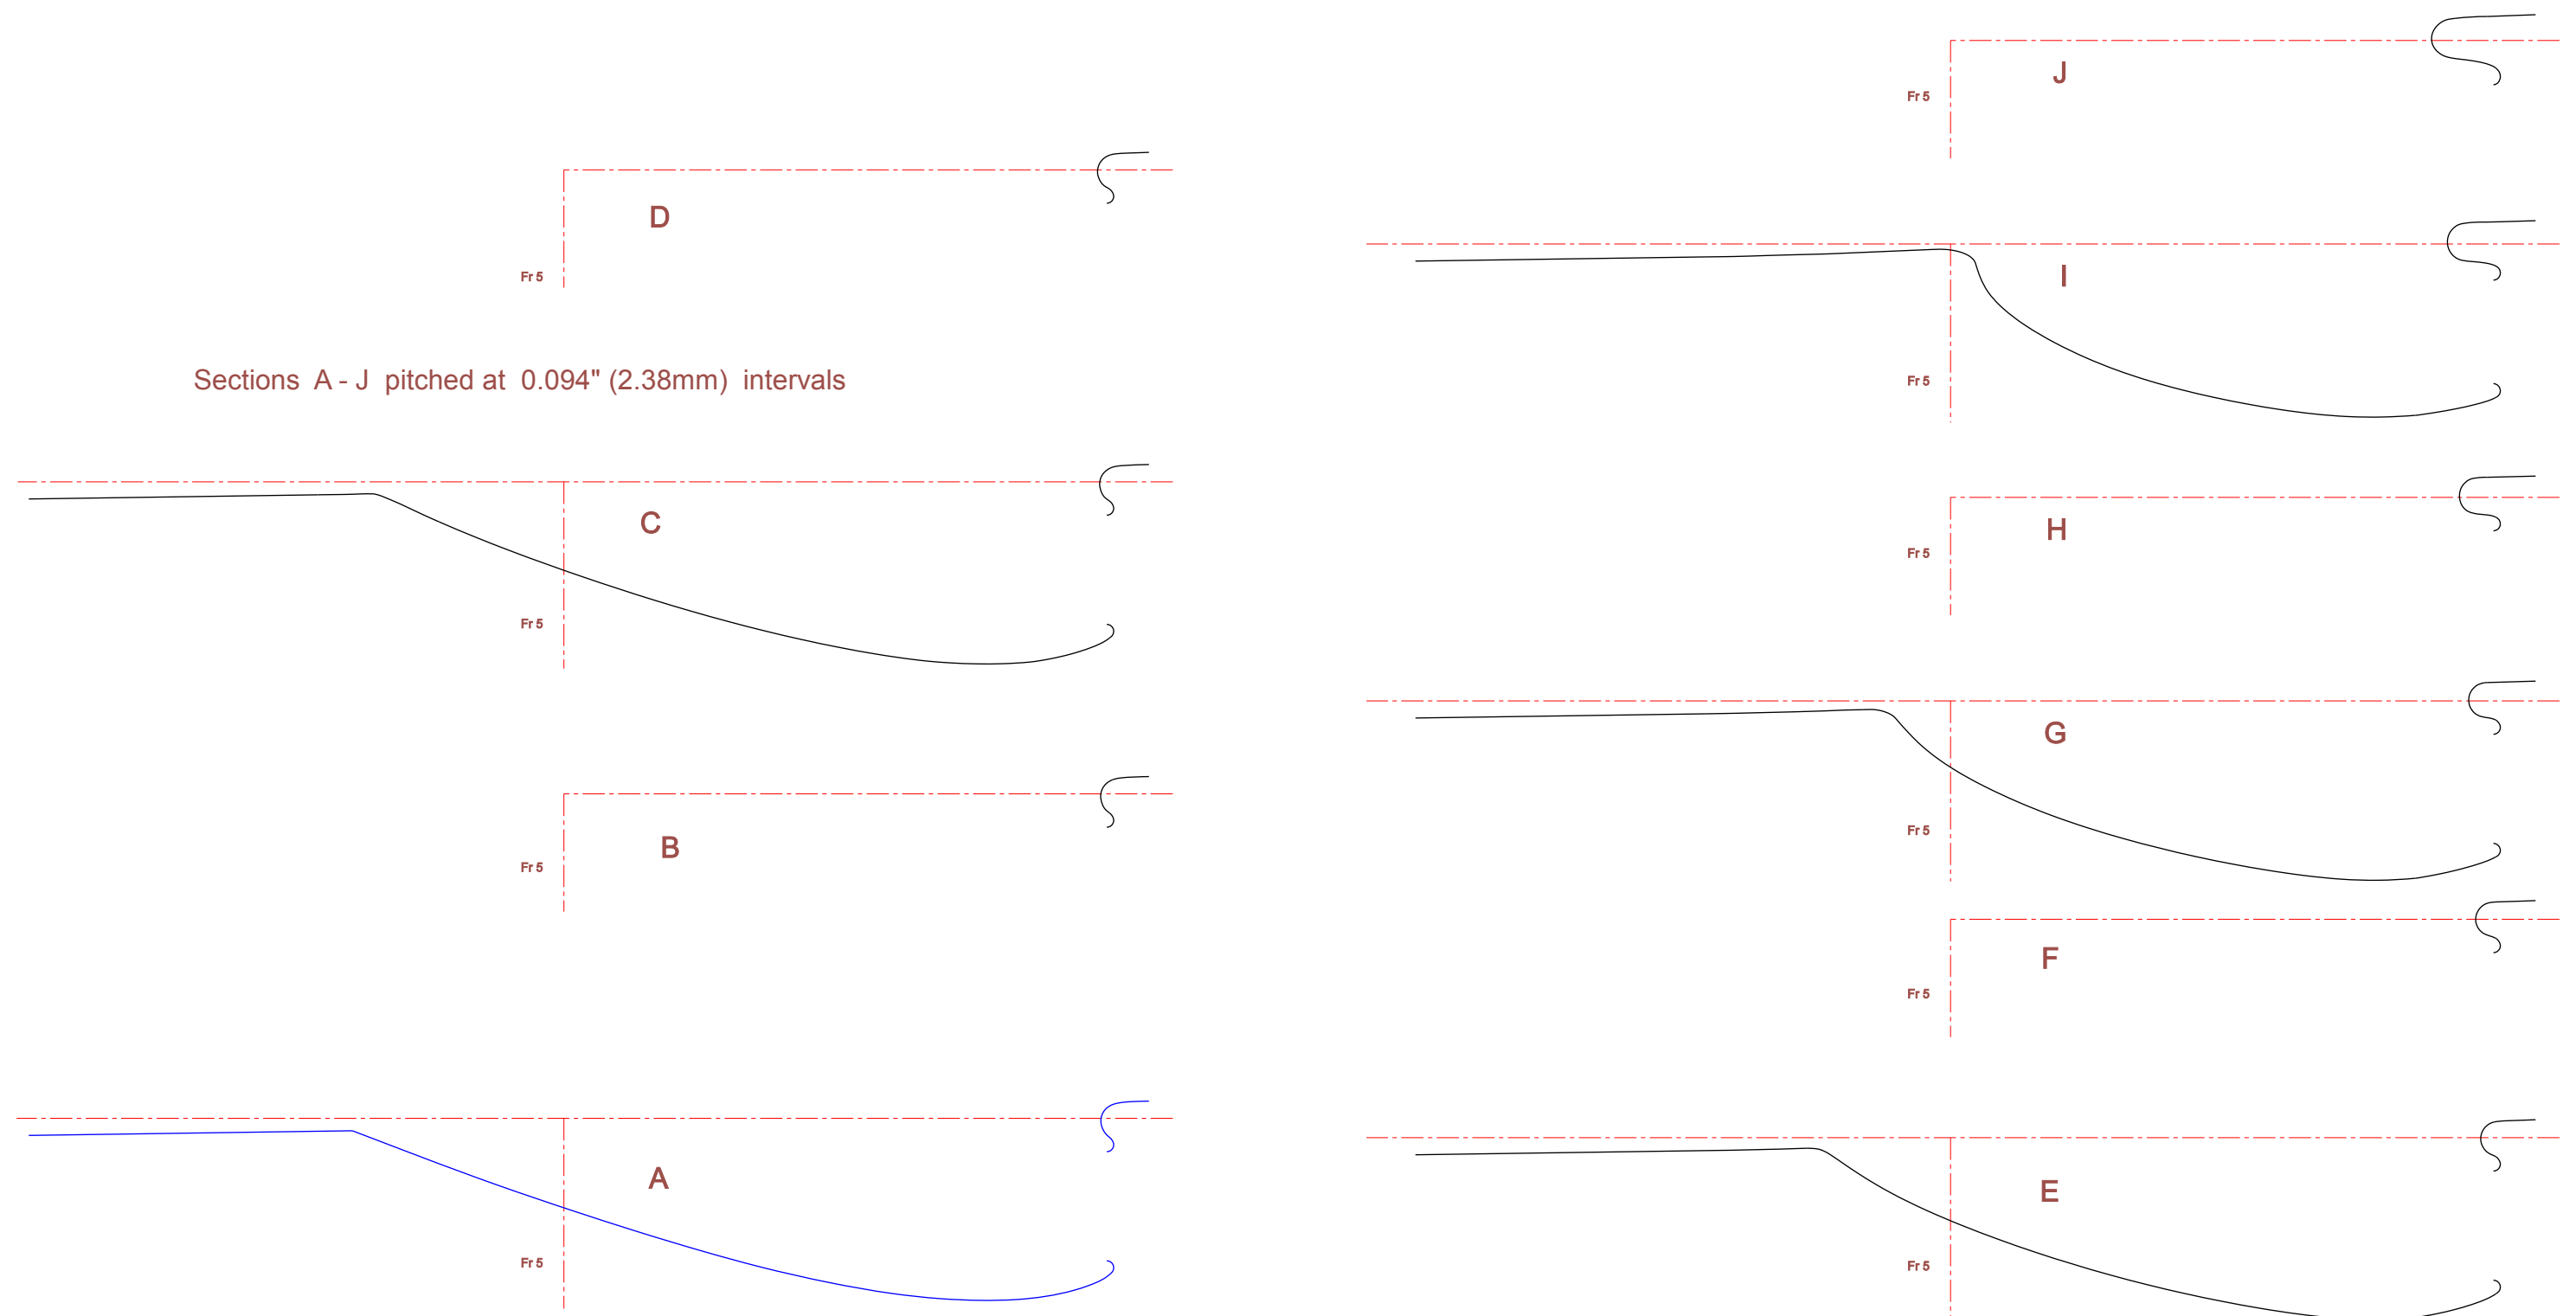

Sections A - J pitched at 0.094" (2.38mm) intervals

Spitfire Mk IX Sht 1 of 1

Drawn by: Antonio Pauciulo & Paul H Monforton Date: May 2010

Monforton Press 1281 Cornfield Cres., Greely ON, Canada K4P 1B5 www.monfortonpress.com

Scale 1/5.33