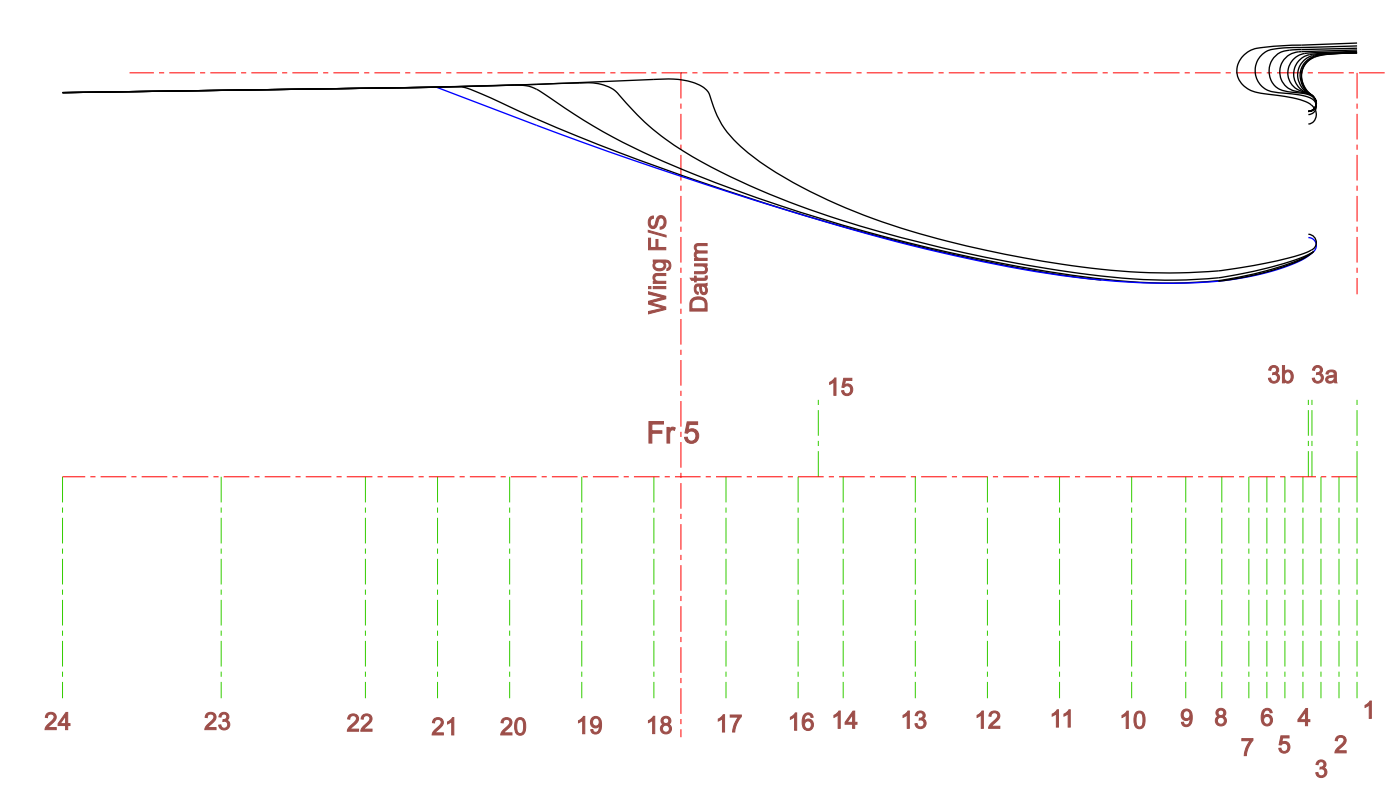

Sections A - J pitched at 0.094" (2.38mm) intervals

Spitfire Mk IX Sht 1 of 1

Drawn by: Antonio Pauciulo & Paul H Monforton Date: May 2010

Monforton Press 1281 Cornfield Cres., Greely ON, Canada K4P 1B5 www.monfortonpress.com

Scale 1/5.33