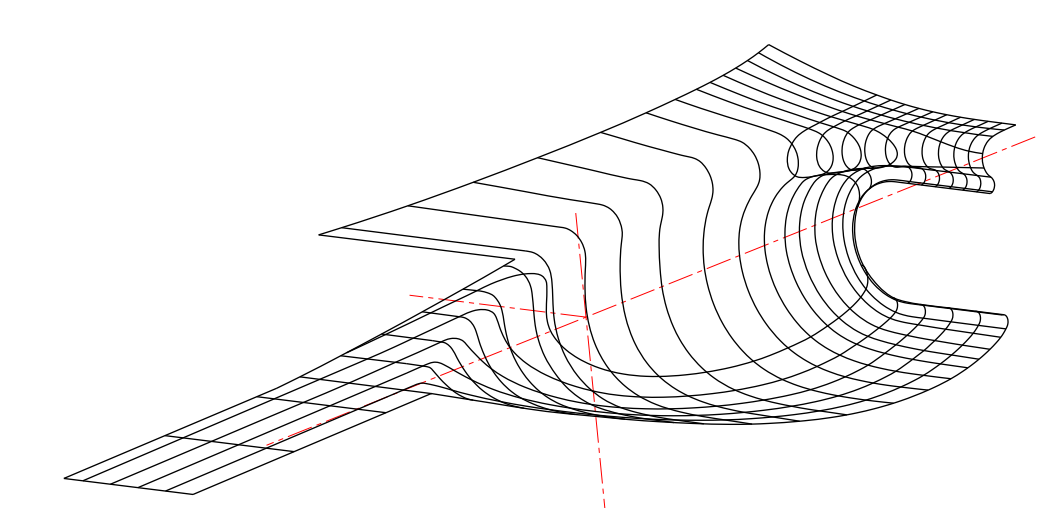

Sections A - J pitched at 0.094" (2.38mm) intervals

Spitfire Mk IX Sht 1 of 1

Drawn by: Antonio Pauciulo & Paul H Monforton Date: May 2010

Monforton Press 1281 Cornfield Cres., Greely ON, Canada K4P 1B5 www.monfortonpress.com

Scale 1/5.33