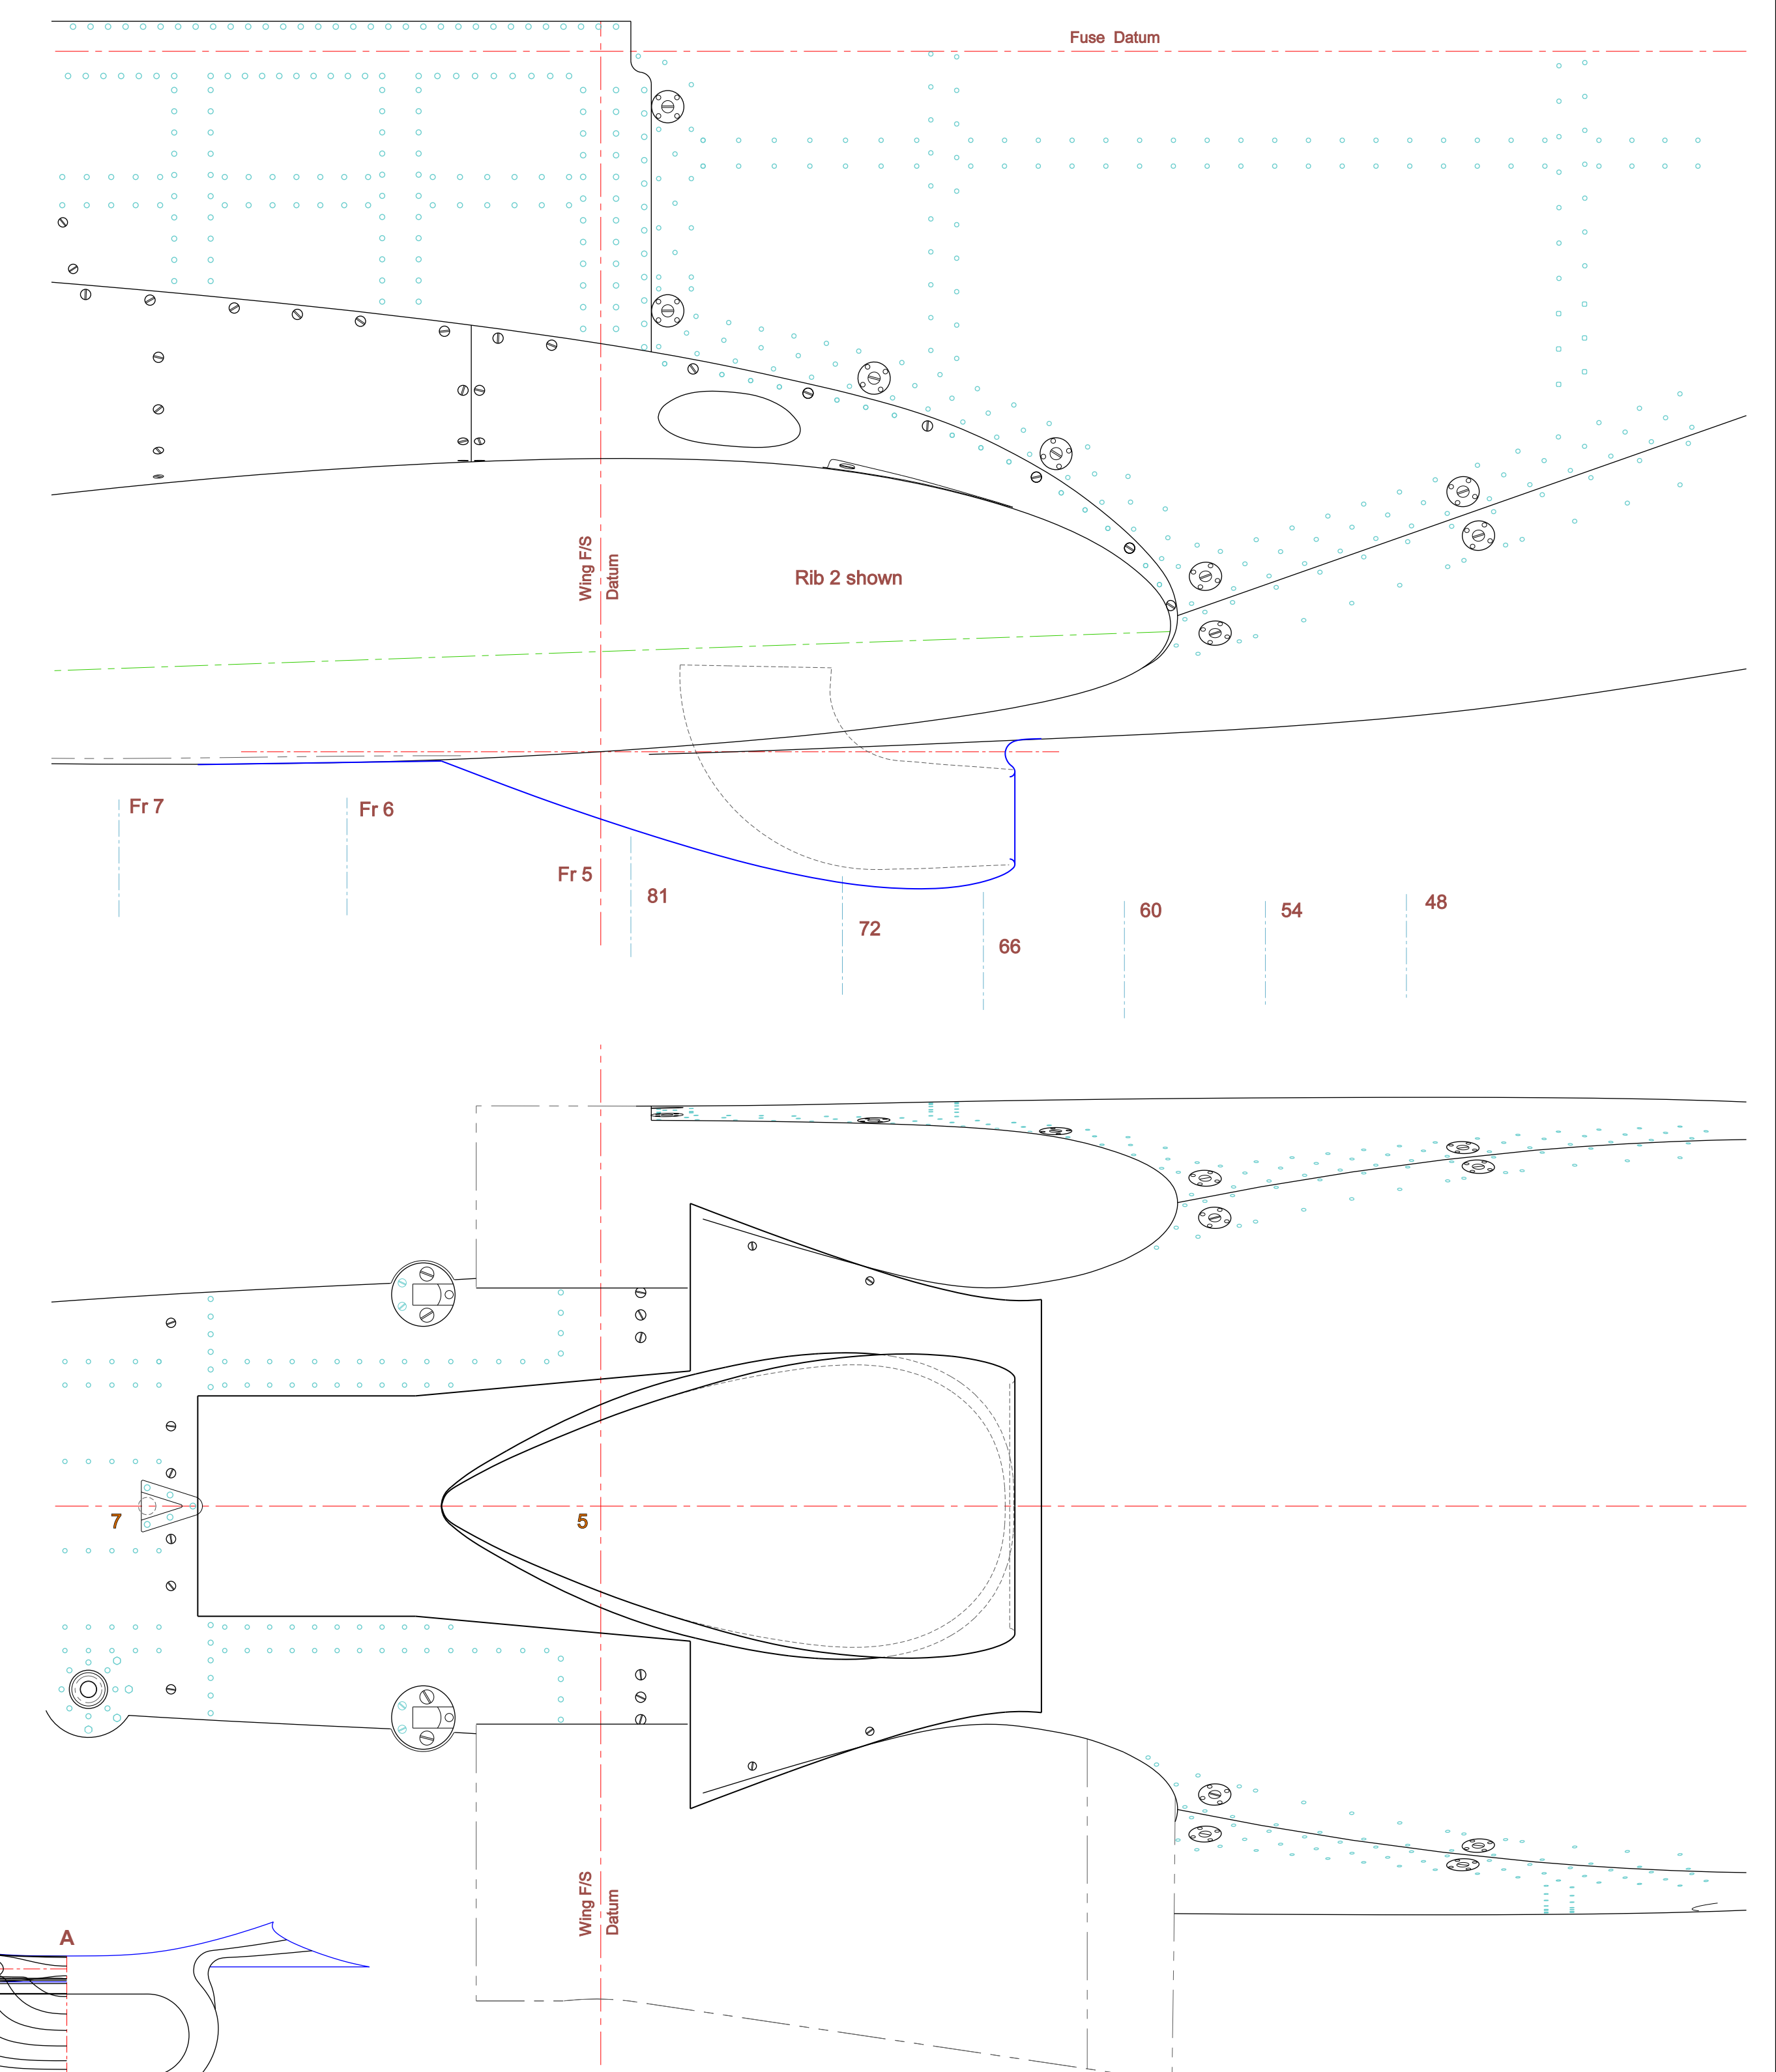

Sections A - J pitched at 0.094" (2.38mm) intervals

Spitfire Mk IX Sht 1 of 1

Drawn by: Antonio Pauciulo & Paul H Monforton Date: May 2010

Monforton Press 1281 Cornfield Cres., Greely ON, Canada K4P 1B5 www.monfortonpress.com

Scale 1/5.33