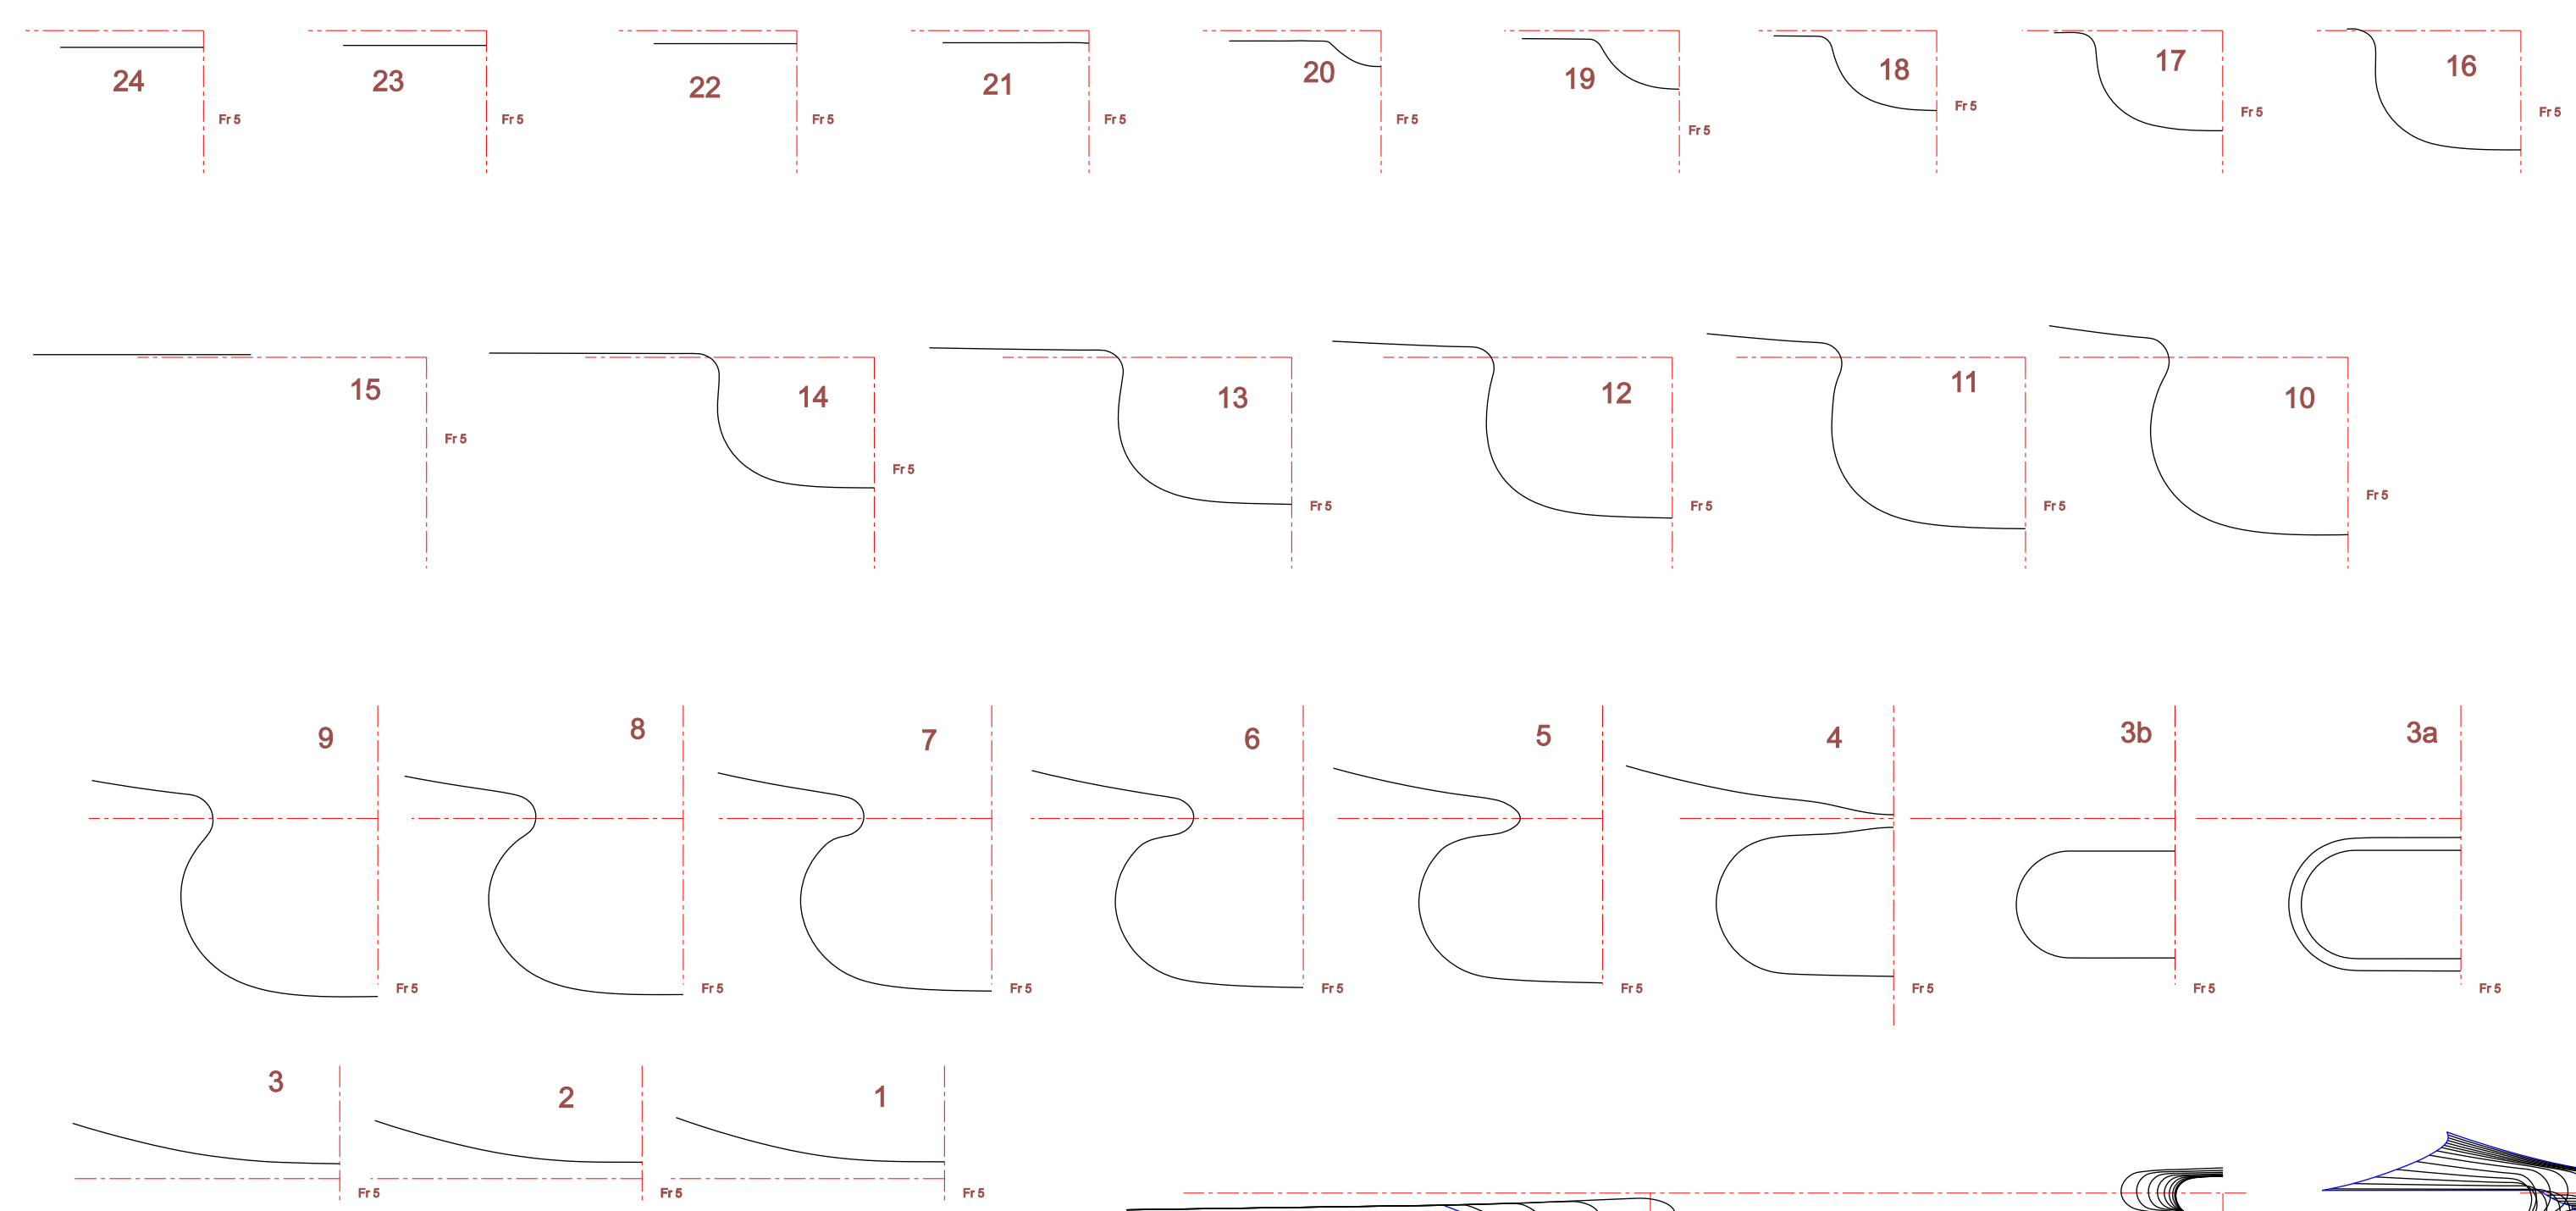

Sections A - J pitched at 0.094" (2.38mm) intervals

Spitfire Mk IX Sht 1 of 1

Drawn by: Antonio Pauciulo & Paul H Monforton Date: May 2010

Monforton Press 1281 Cornfield Cres., Greely ON, Canada K4P 1B5 www.monfortonpress.com

Scale 1/5.33