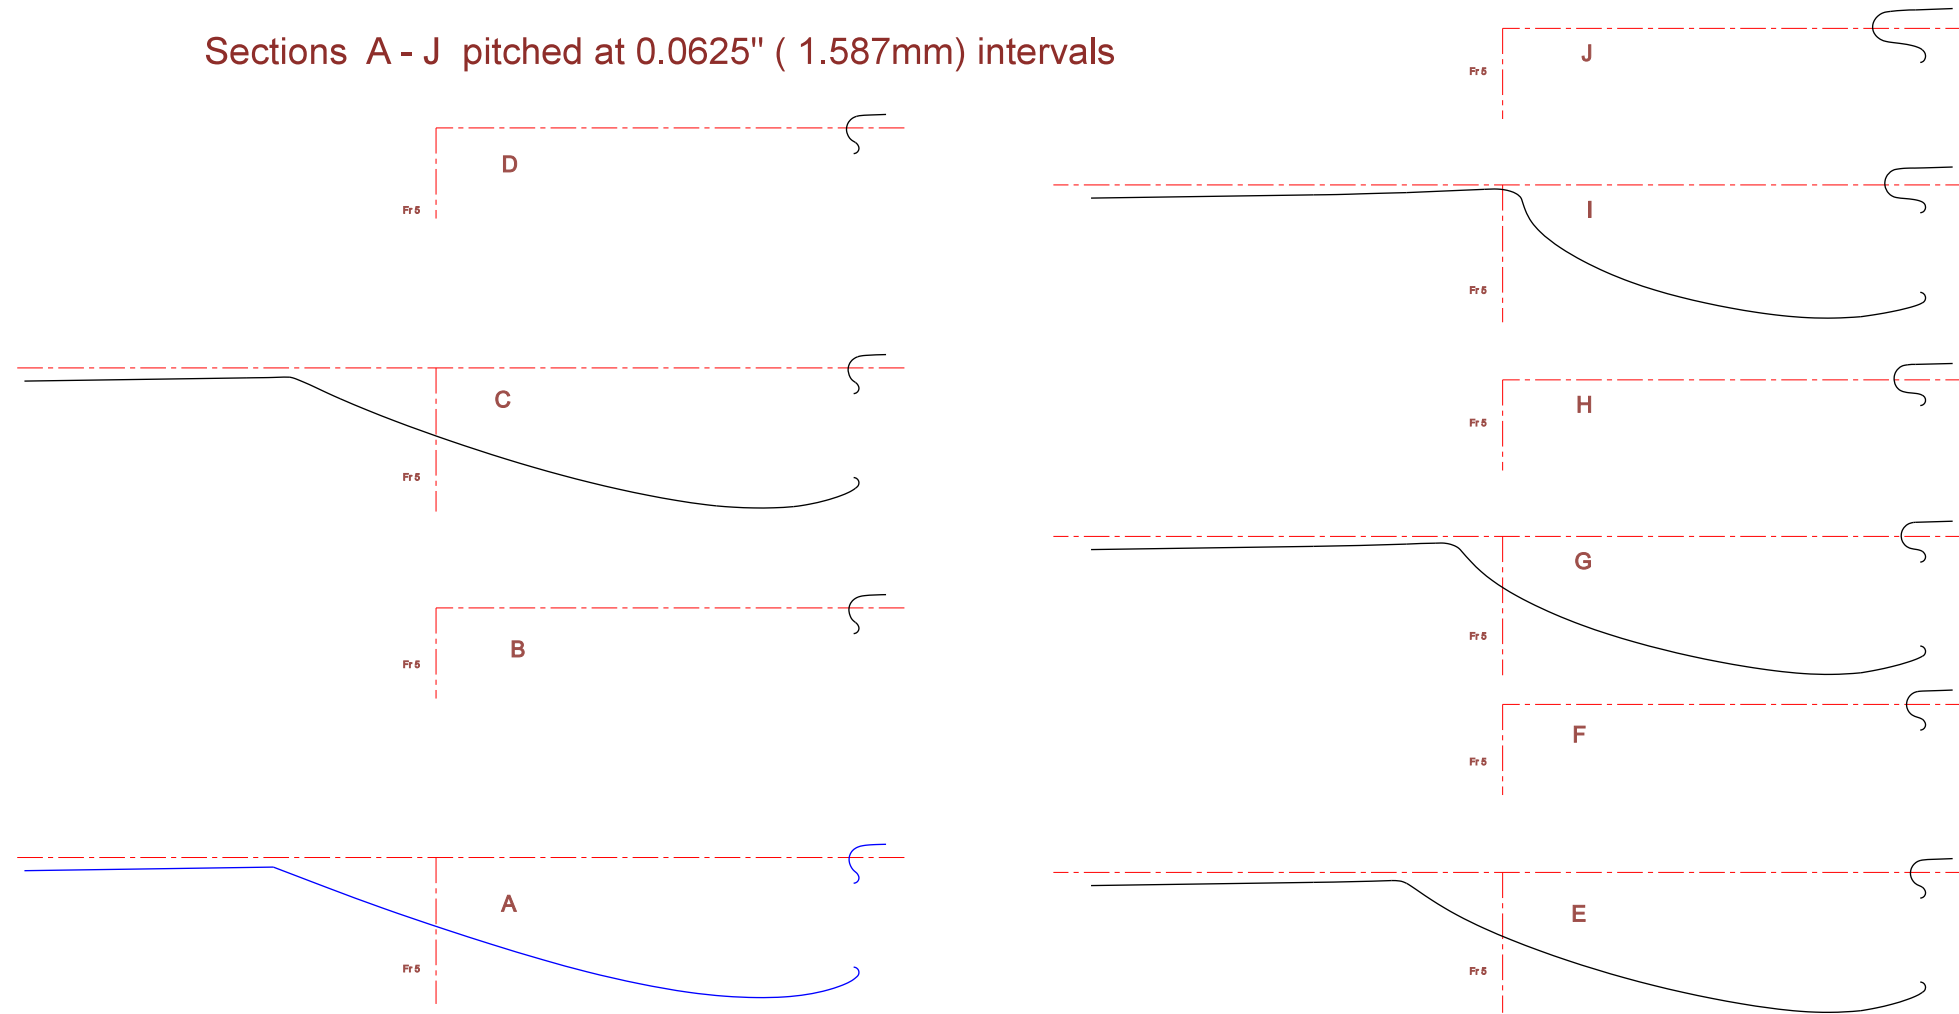

Sections A - J pitched at 0.0625" (1.587mm) intervals

cm

Spitfire Mk IX

Sht 1 of 1

Drawn by: Antonio Pauciulo & Paul H Monforton Date: May 2010

Monforton Press 1281 Cornfield Cres., Greely ON, Canada K4P 1B5 www.monfortonpress.com

Scale 1/8