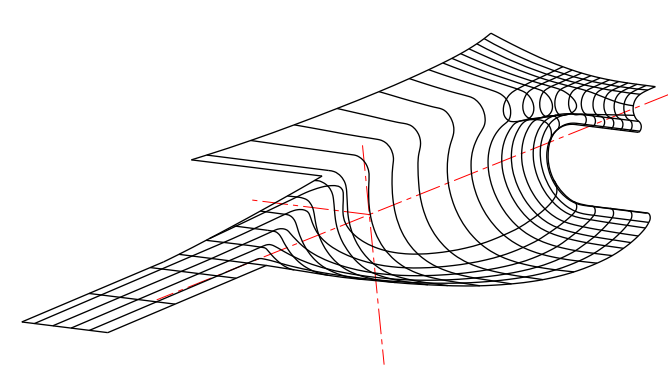

Sections A - J pitched at 0.0625" (1.587mm) intervals

cm

Spitfire Mk IX

Sht 1 of 1

Drawn by: Antonio Pauciulo & Paul H Monforton Date: May 2010

Monforton Press 1281 Cornfield Cres., Greely ON, Canada K4P 1B5 www.monfortonpress.com

Scale 1/8