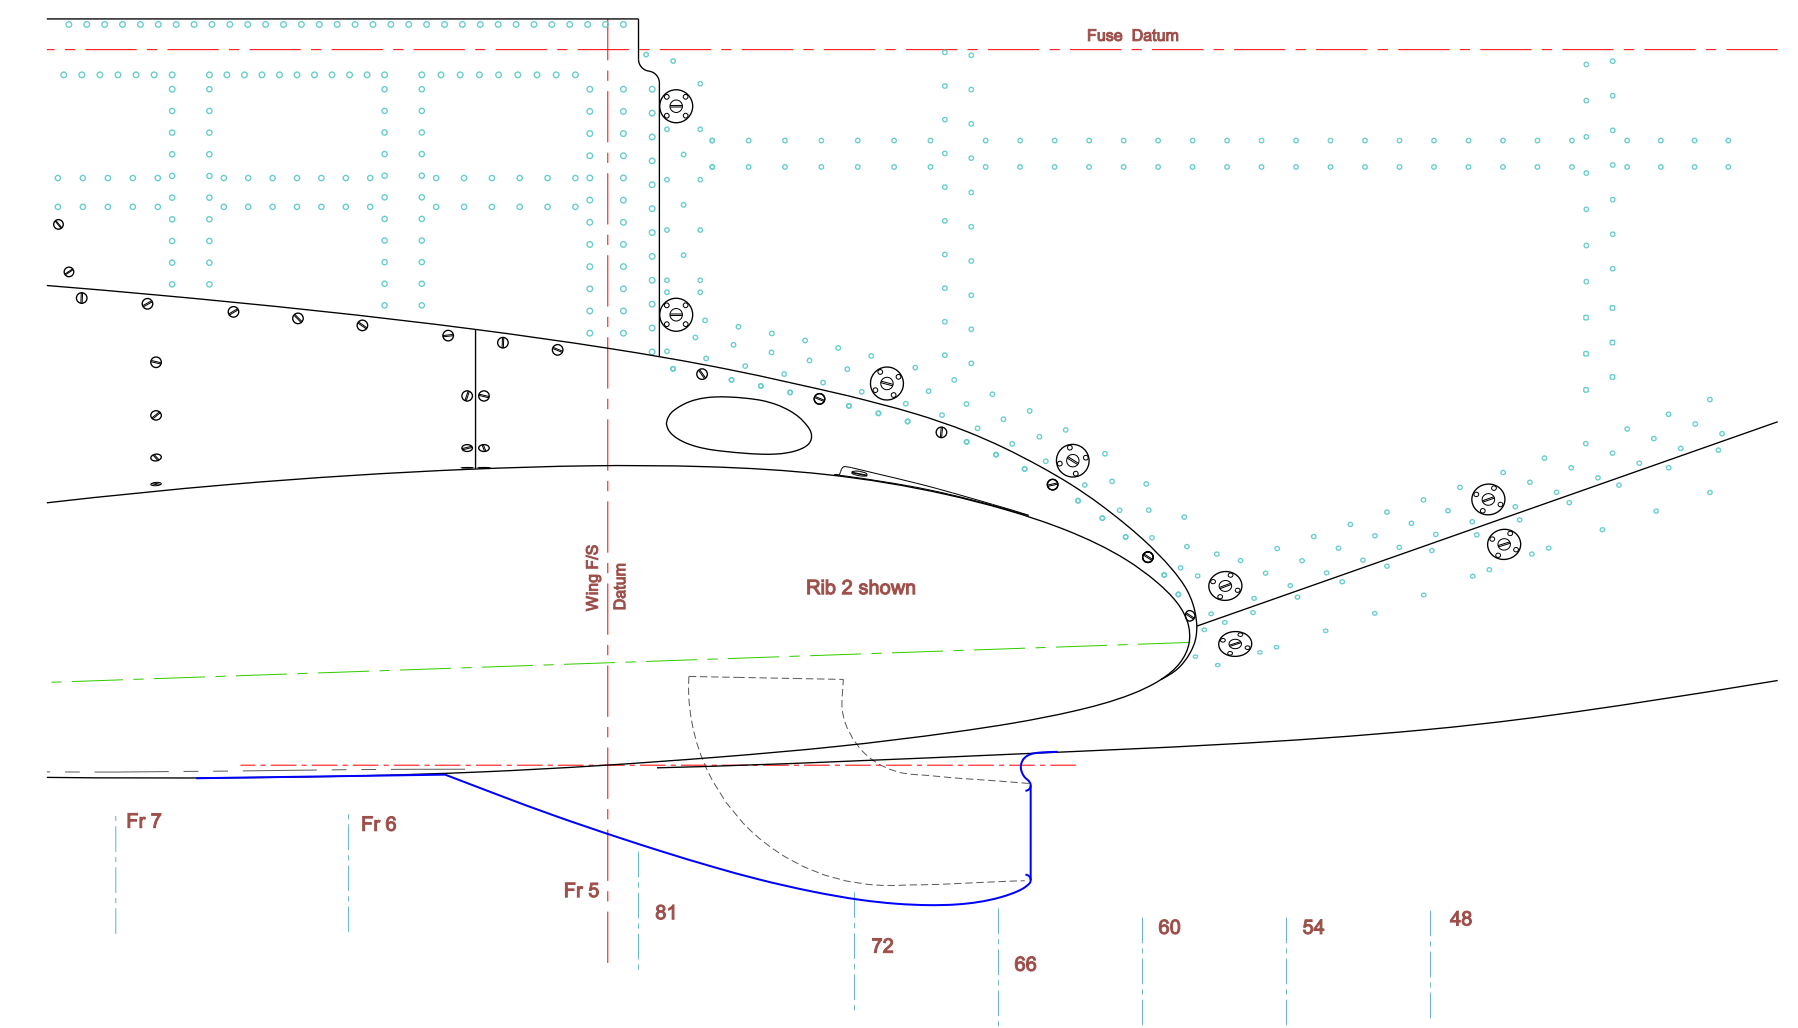

Sections A - J pitched at 0.0625" (1.587mm) intervals

cm

Spitfire Mk IX

Sht 1 of 1

Drawn by: Antonio Pauciulo & Paul H Monforton Date: May 2010

Monforton Press 1281 Cornfield Cres., Greely ON, Canada K4P 1B5 www.monfortonpress.com

Scale 1/8