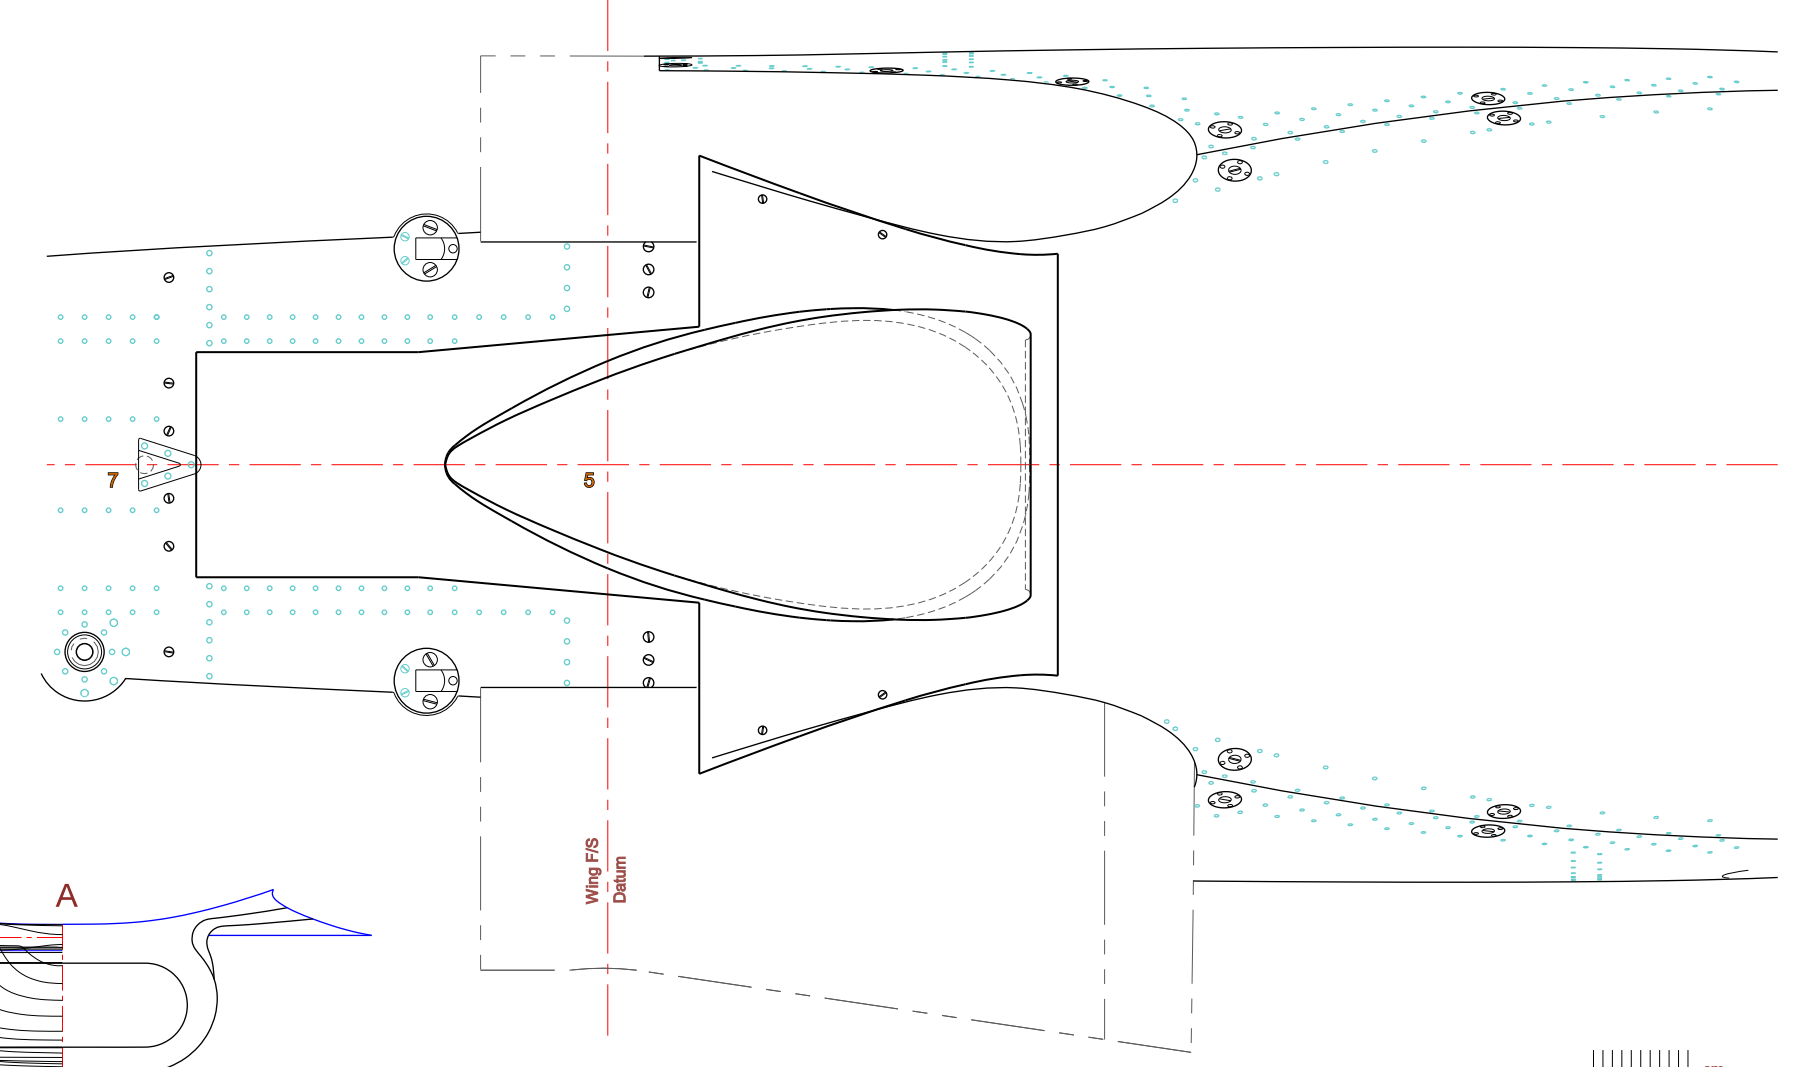

Sections A - J pitched at 0.0625" (1.587mm) intervals

cm

Spitfire Mk IX

Sht 1 of 1

Drawn by: Antonio Pauciulo & Paul H Monforton Date: May 2010

Monforton Press 1281 Cornfield Cres., Greely ON, Canada K4P 1B5 www.monfortonpress.com

Scale 1/8