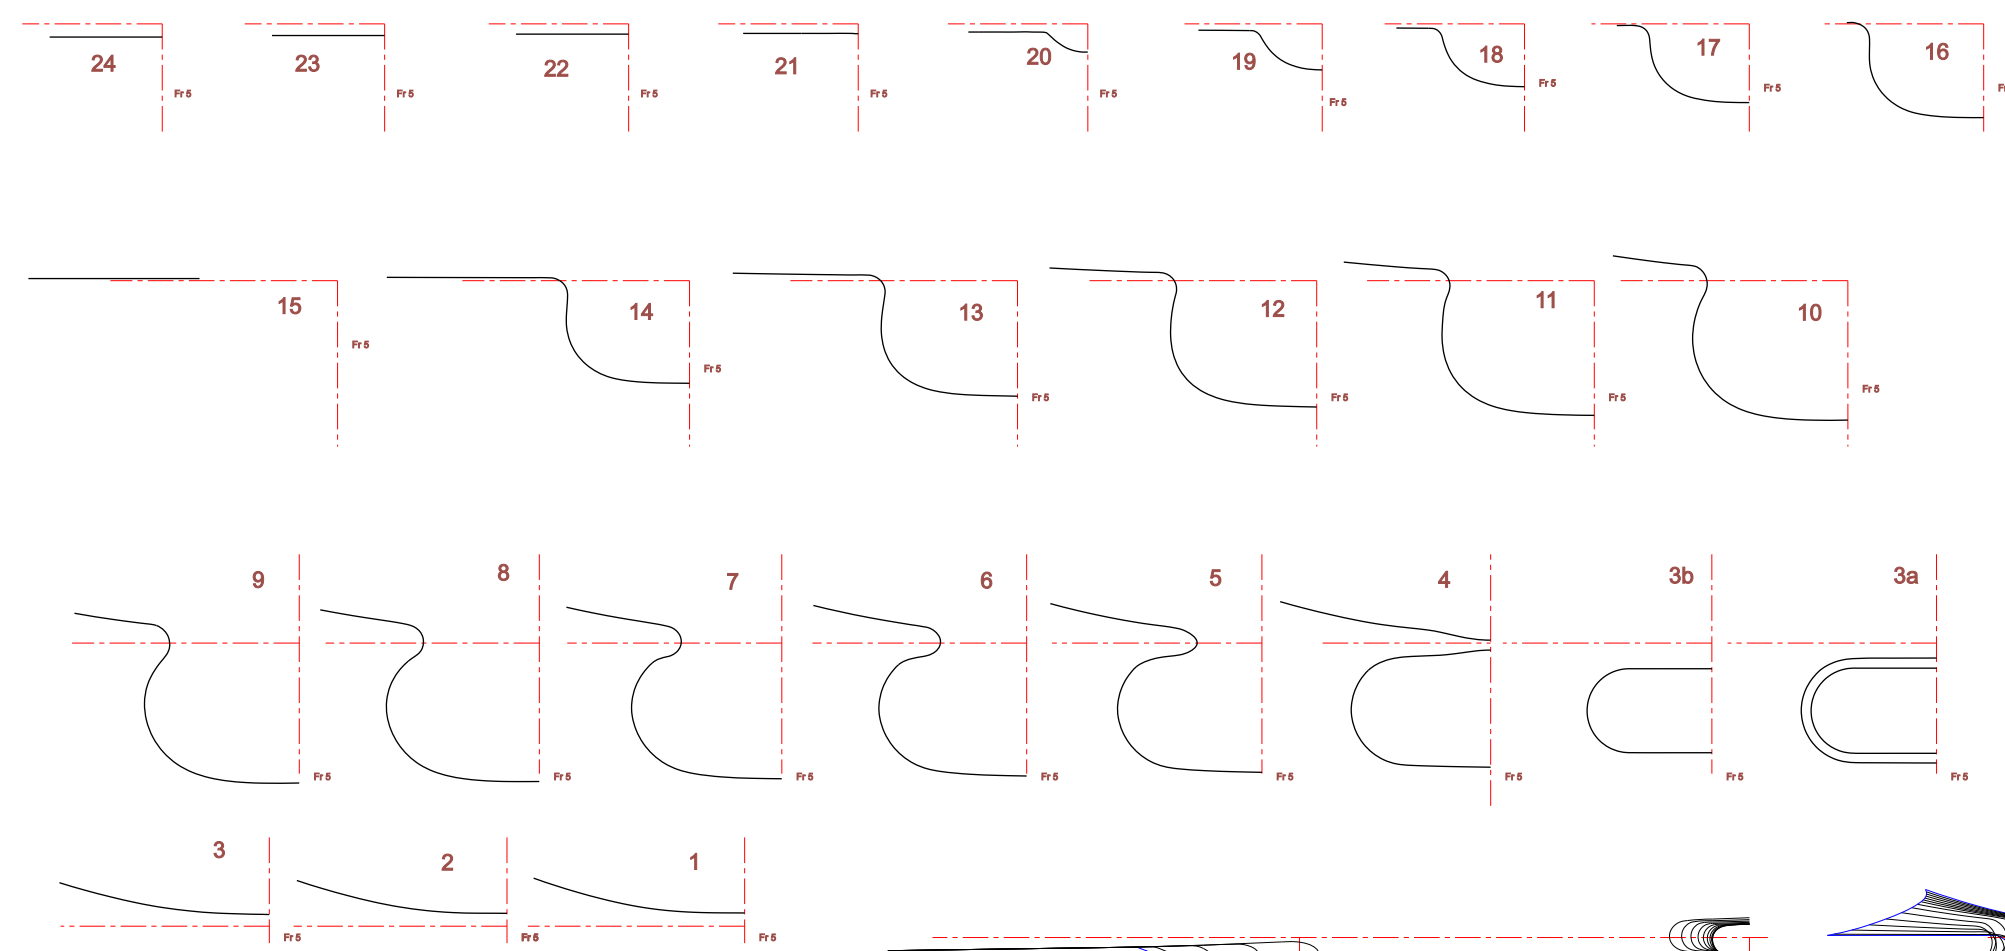

Sections A - J pitched at 0.0625" (1.587mm) intervals

cm

Spitfire Mk IX

Sht 1 of 1

Drawn by: Antonio Pauciulo & Paul H Monforton Date: May 2010

Monforton Press 1281 Cornfield Cres., Greely ON, Canada K4P 1B5 www.monfortonpress.com

Scale 1/8