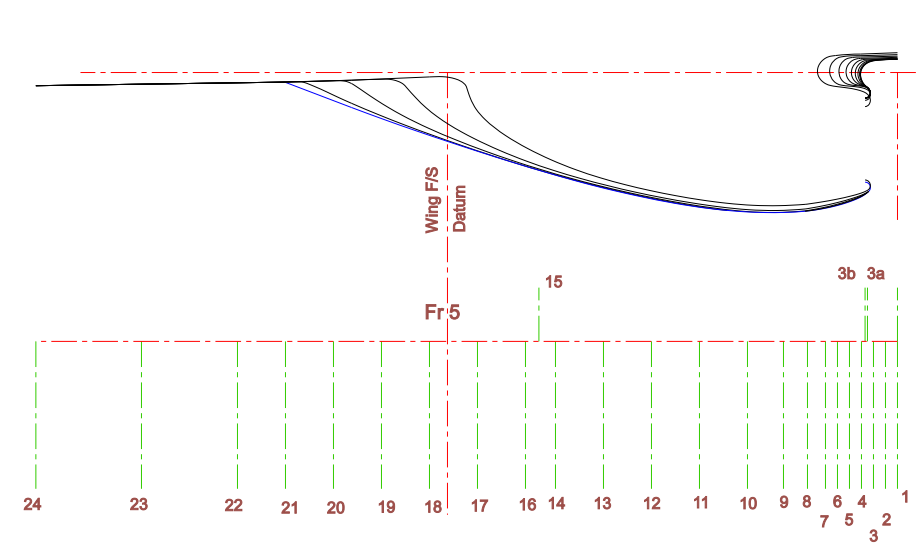

Sections A - J pitched at 0.0625" (1.587mm) intervals

cm

Spitfire Mk IX

Sht 1 of 1

Drawn by: Antonio Pauciulo & Paul H Monforton Date: May 2010

Monforton Press 1281 Cornfield Cres., Greely ON, Canada K4P 1B5 www.monfortonpress.com

Scale 1/8